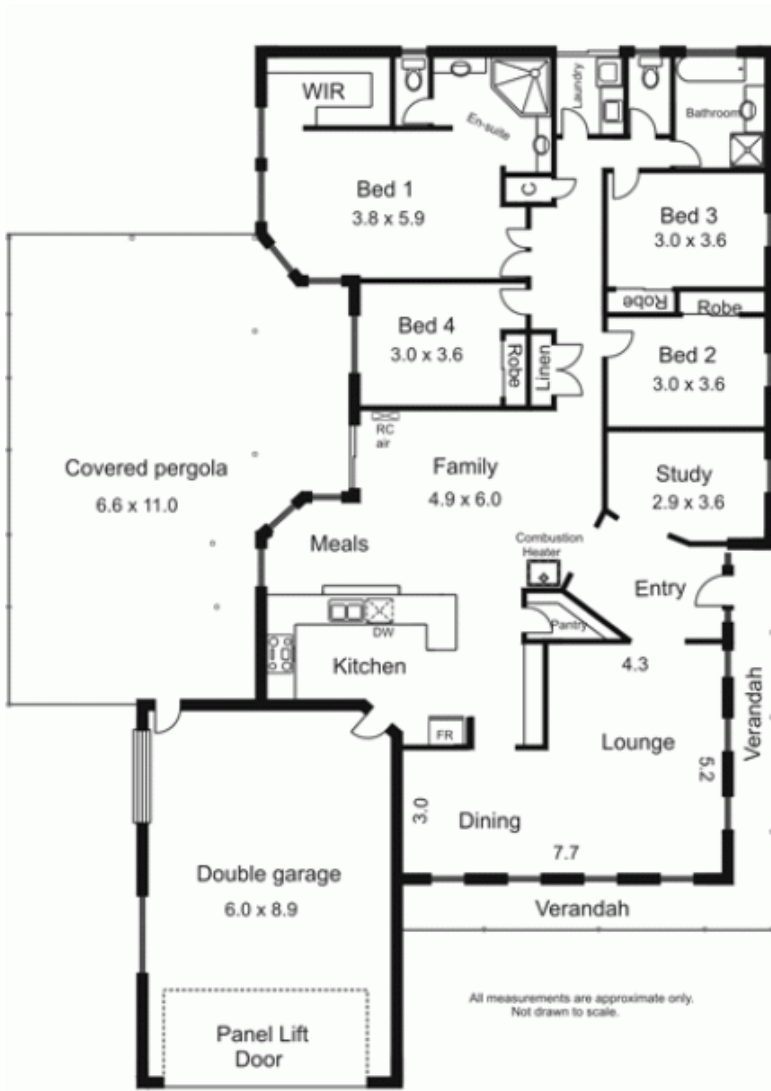

1662 Melbourne-Lancefield Road BOLINDA VIC

4 2 3

Building Size : 25 sqm
View : <https://www.kennedyandhunt.com.au/sale/vic/macedon-ranges/bolinda/residential/acreagesemirural/5848416>

All measurements are approximate only.
Not drawn to scale.