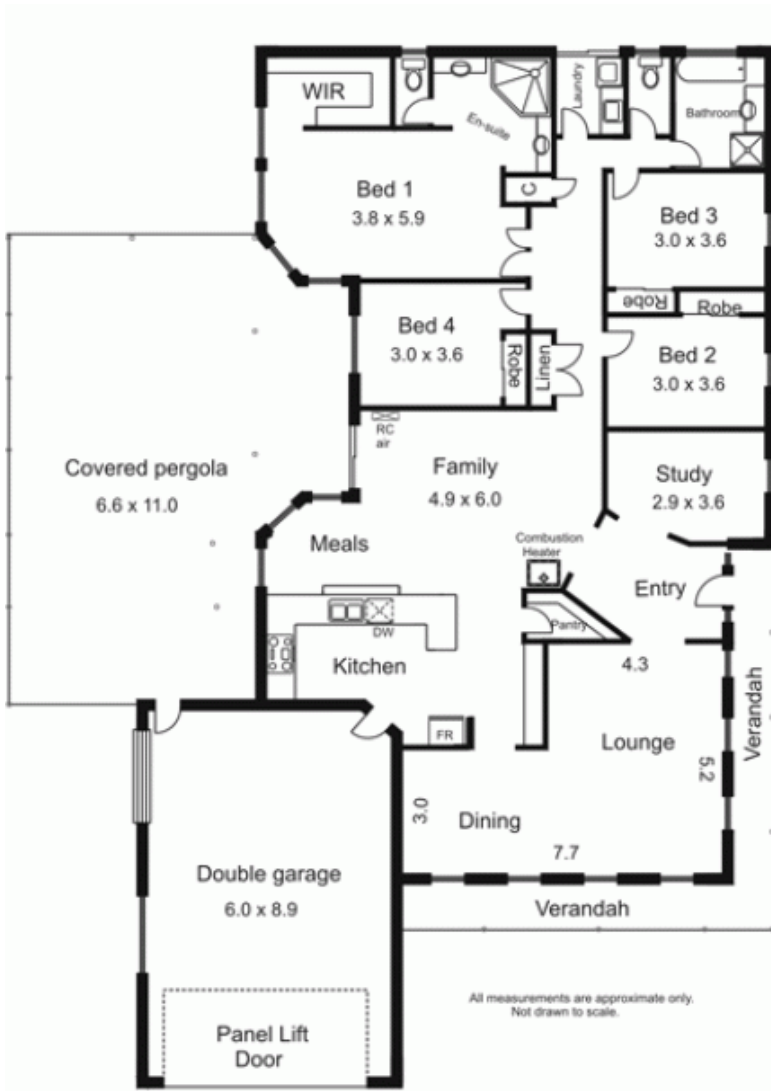

1662 Melbourne-Lancefield Road BOLINDA VIC

4 2 3

**Type** : Acreage/Semi-Rural  
**Building Size** : 25 sqm  
**View** : <https://www.kennedyandhunt.com.au/sale/vic/macedon-ranges/bolinda/residential/acreagesemirural/5848416>

All measurements are approximate only.  
Not drawn to scale.