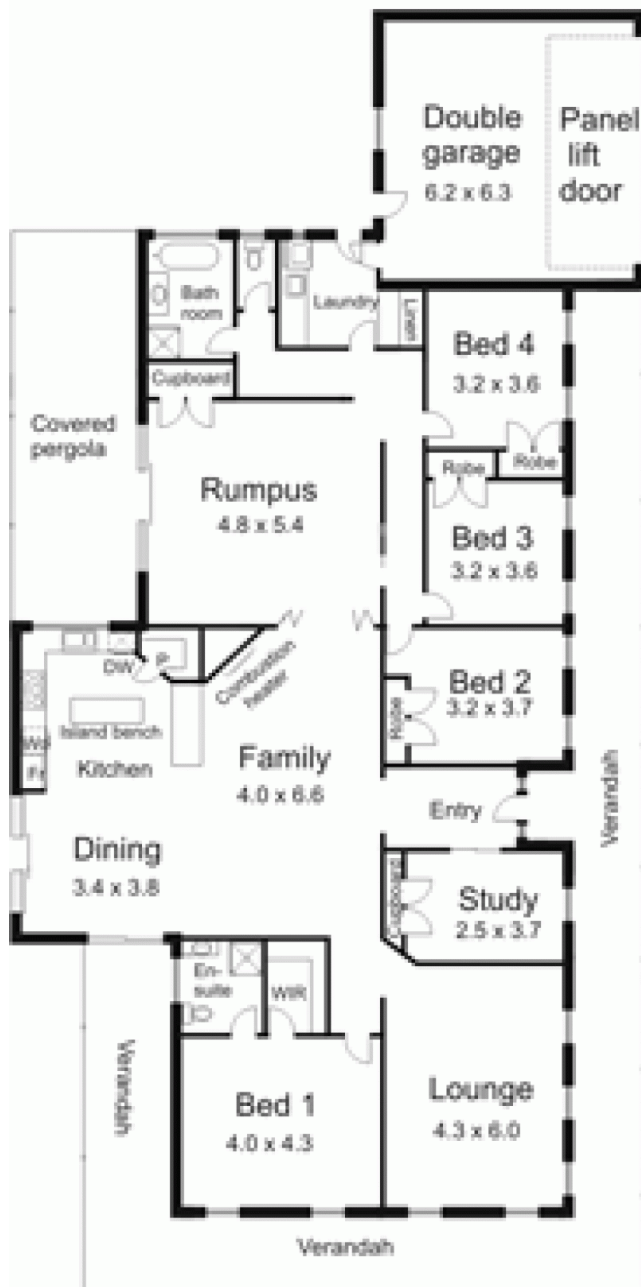

223 Station Road NEW GISBORNE VIC

4  2  6 

Type : House
Building Size : 27 sqm
Land Size : 4632 sqm
View : <https://www.kennedyandhunt.com.au/sale/vic/macedon-ranges/new-gisborne/residential/house/5848440>

Outbuilding not in actual position to house.

All measurements are approximate only. Not drawn to scale.