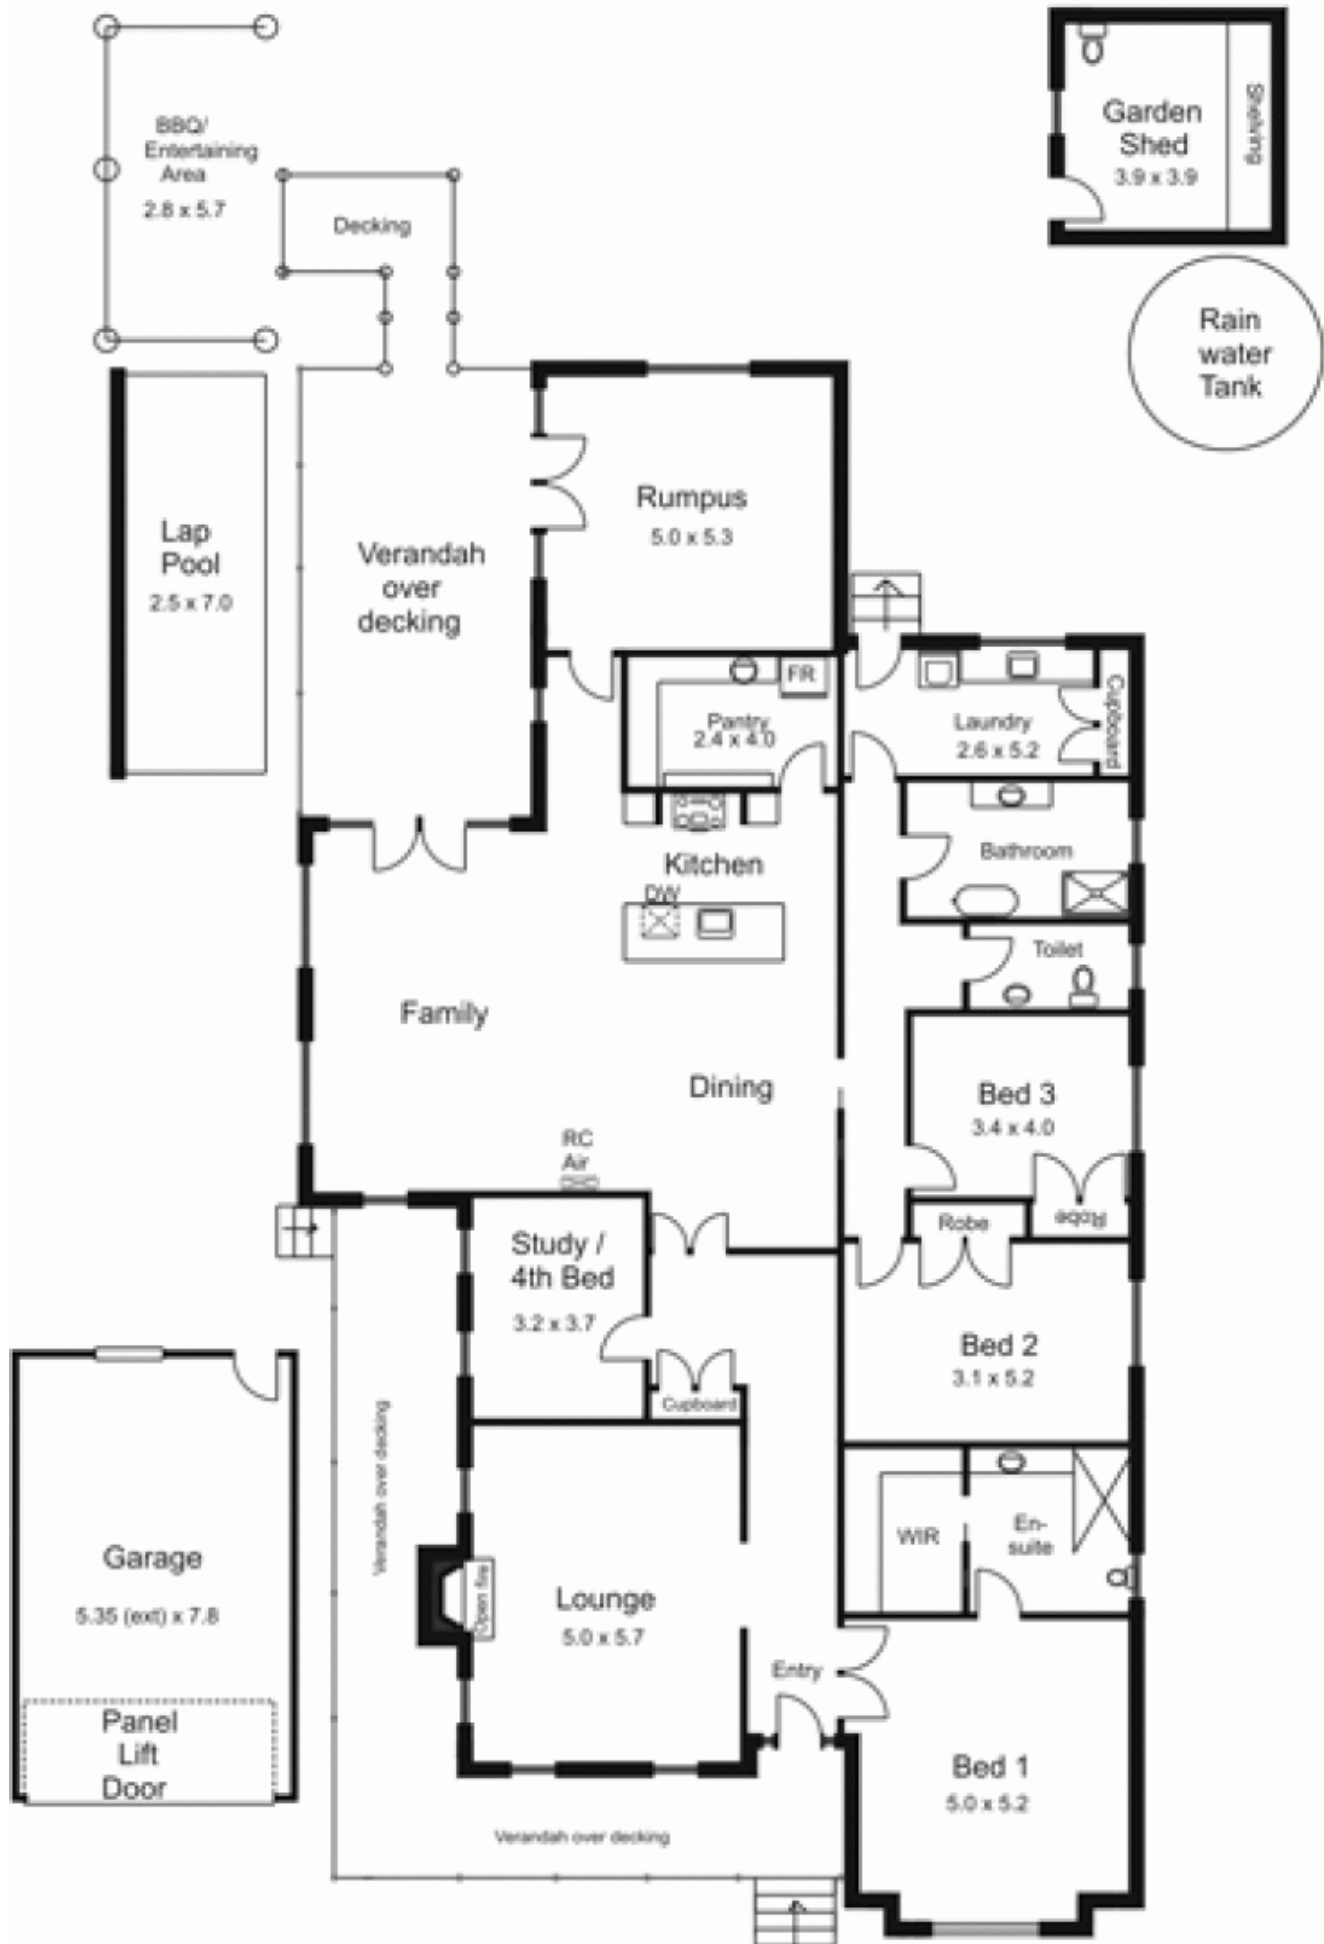

4 Doriemus Court NEW GISBORNE VIC

4  2  2 

Type : House
Building Size : 32 sqm
Land Size : 1000 sqm
View : <https://www.kennedyandhunt.com.au/sale/vic/macedon-ranges/new-gisborne/residential/house/5848463>

Outbuilding not in actual position or orientation to house.

All measurements are approximate only. Not drawn to scale.