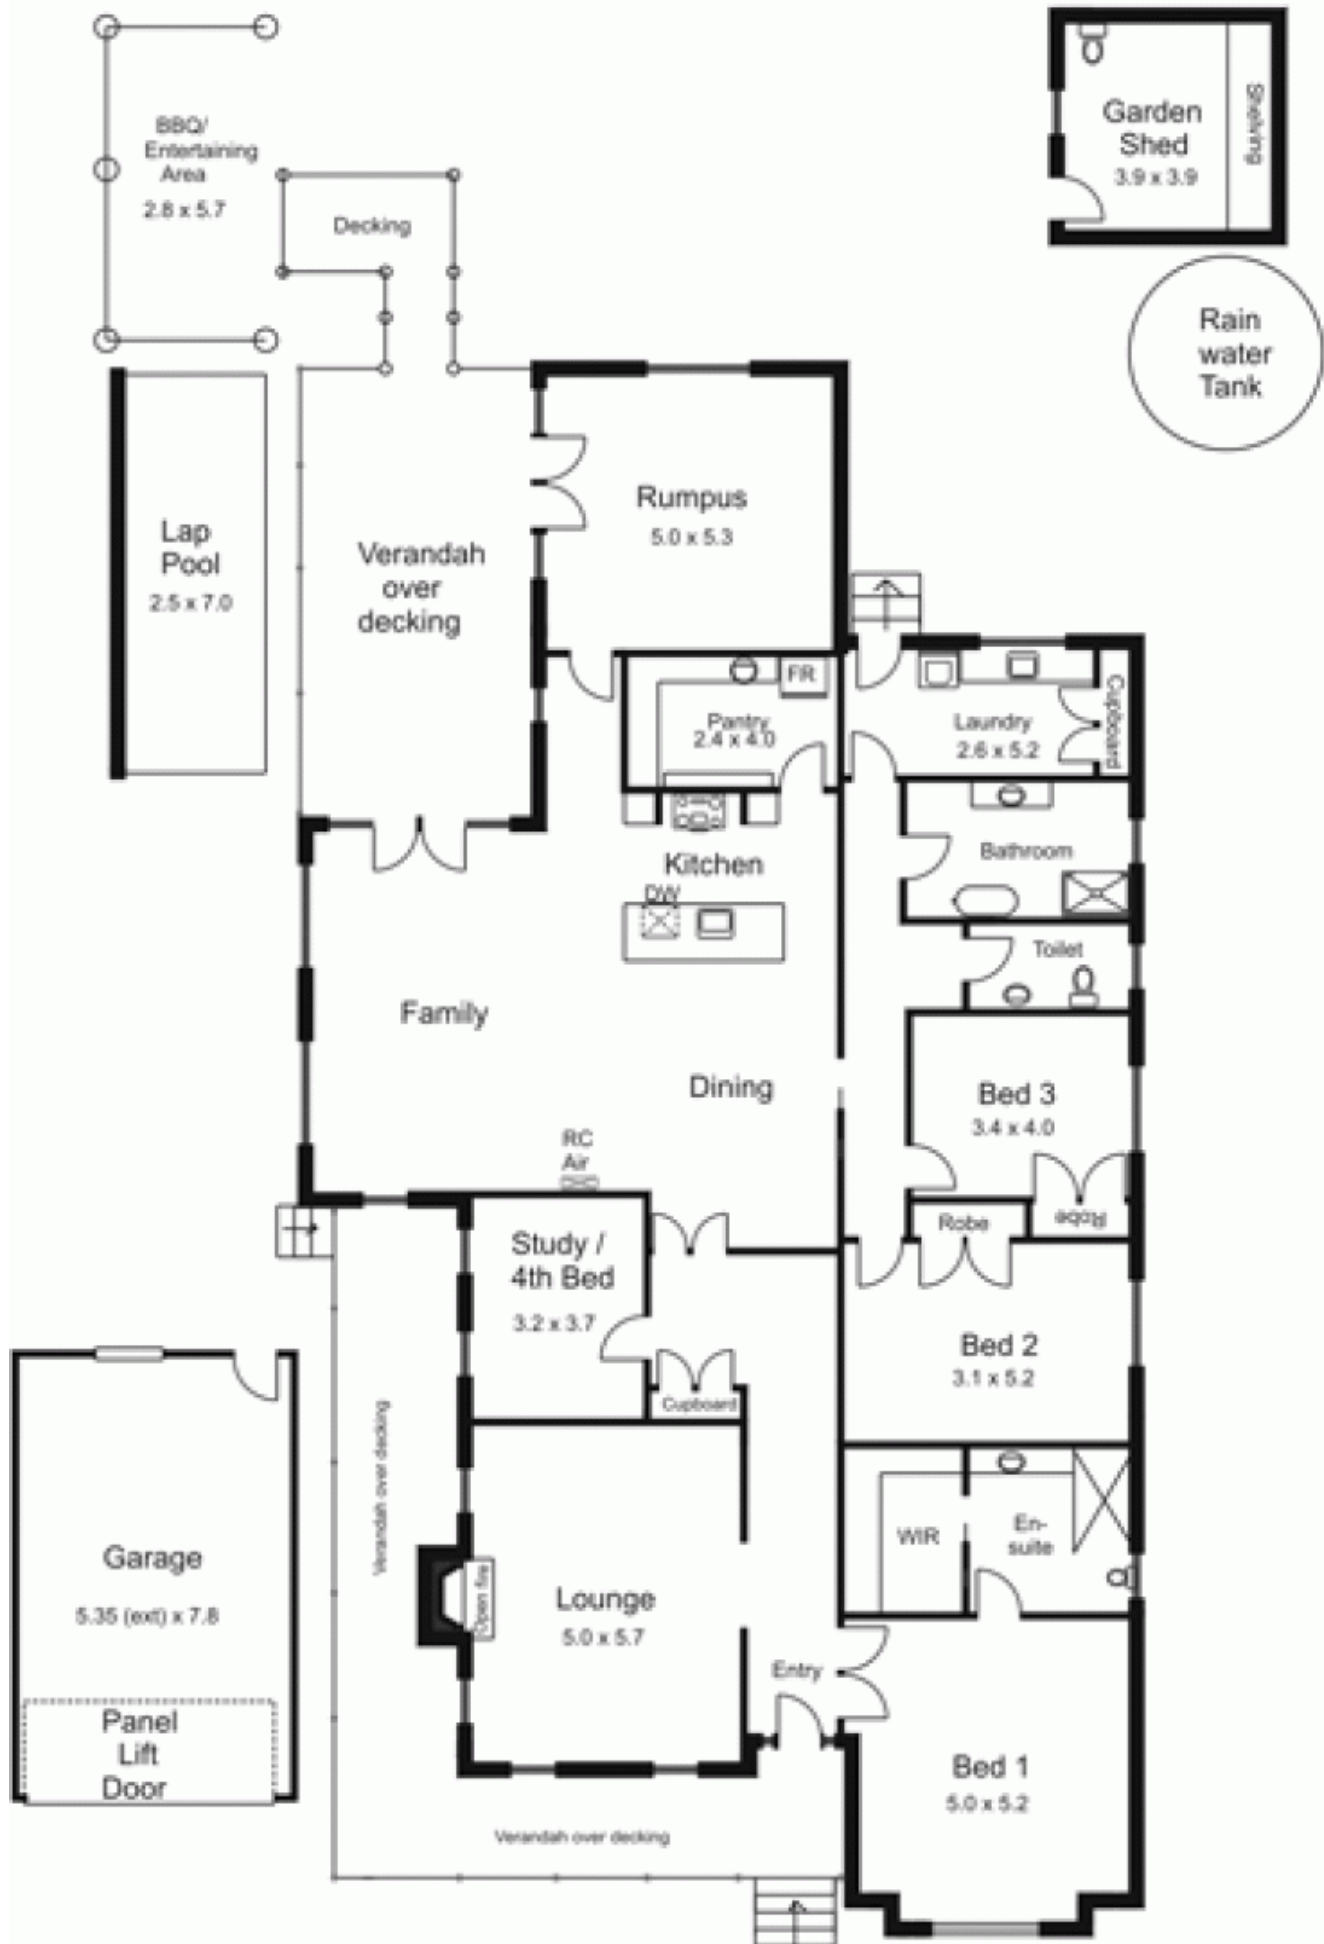

4 Doriemus Court NEW GISBORNE VIC

4  2  2 

Building Size : 32 sqm
Land Size : 1000 sqm
View : <https://www.kennedyandhunt.com.au/sale/vic/macedon-ranges/new-gisborne/residential/house/5848463>

Outbuilding not in actual position or orientation to house.

All measurements are approximate only. Not drawn to scale.