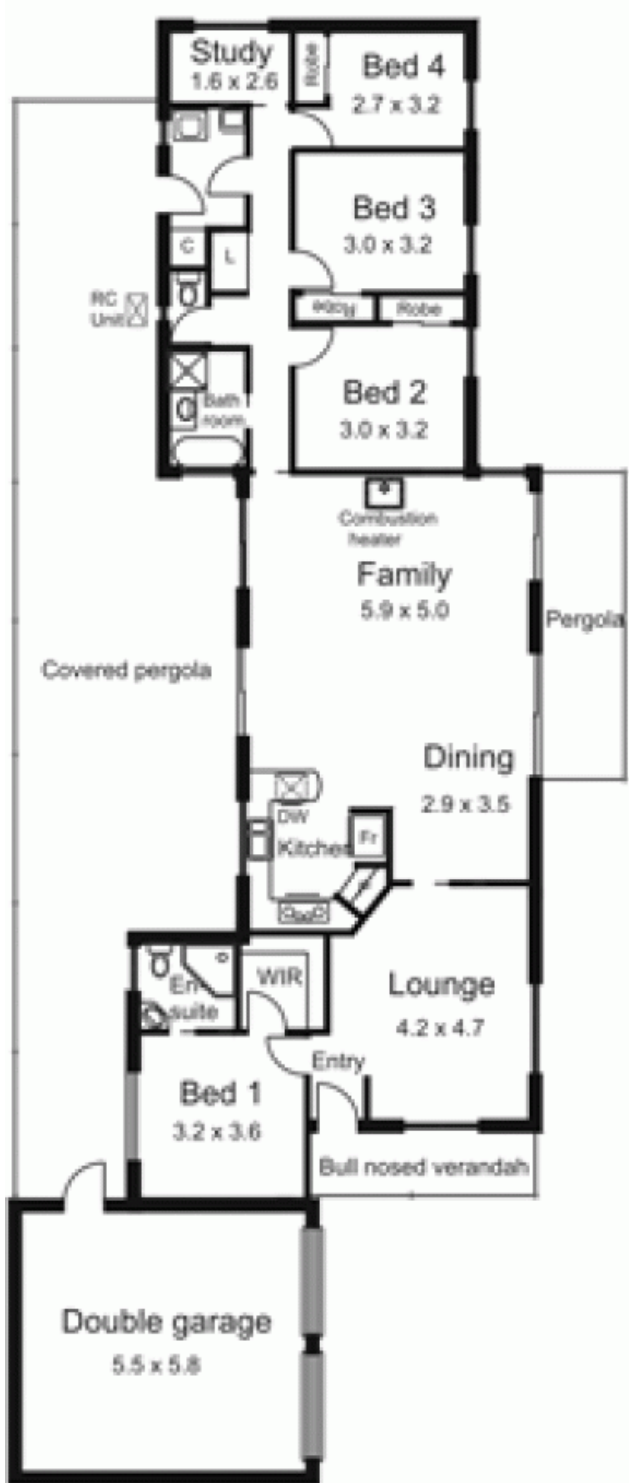

**11 Kiwi Court NEW GISBORNE VIC**

4 2 2

A great package is on offer here for the whole family. The home has four bedrooms, study and two very versatile living areas. Features include reverse cycle ducted heating and cooling, ensuite, undercover pergola, dishwasher, large shed ideal for the handyman and a good sized backyard for that ever important game of footy! All this in a quiet end of court location. Take the time to inspect and be surprised!

**Type** : House  
**Building Size** : 19 sqm  
**Land Size** : 1100 sqm  
**View** : <https://www.kennedyandhunt.com.au/sale/vic/macedon-ranges/new-gisborne/residential/house/5848465>

Outbuilding not in actual position to house.

All measurements are approximate only. Not drawn to scale.