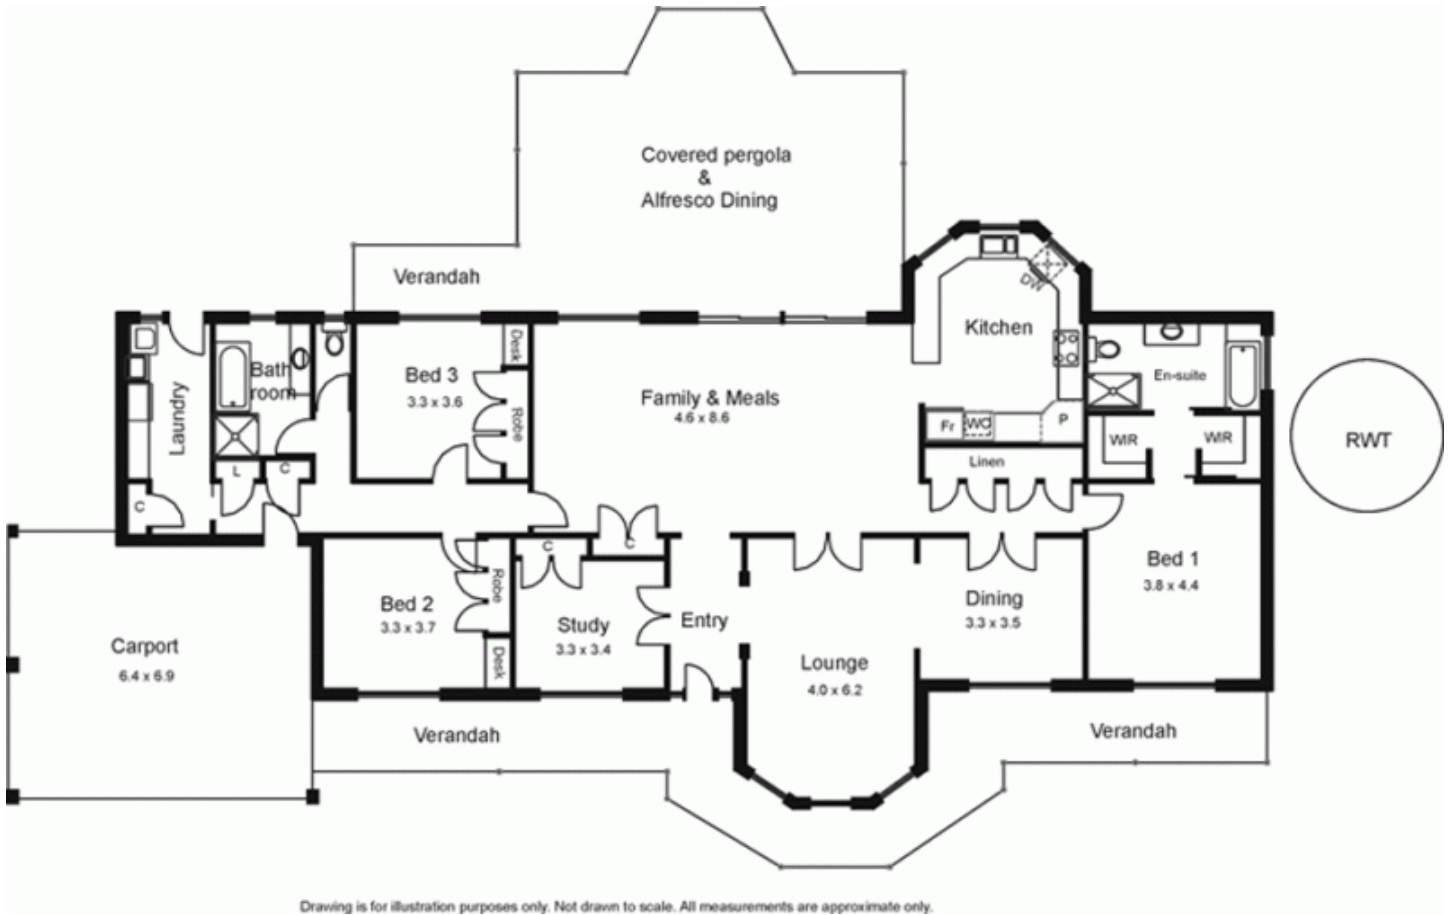

21 Kathryn Court RIDDELLS CREEK VIC

3 2 2

Land Approx 1.4ha (3.5 acres)

Wonderful modern well equipped home is just the ticket. Cleverly sited to fully utilise the block and the wonderful district views. Accommodation comprises three bedrooms, study/4th, formal lounge/dining and kitchen/meals/living. Entertaining is a breeze with a lovely pergola attached to the living space. Some equestrian facility. Plenty of room for an expansive rural lifestyle so close to Riddells Creek CBD.

Type : Acreage/Semi-Rural
Building Size : 24 sqm
Land Size : 14000 sqm
View : <https://www.kennedyandhunt.com.au/sale/vic/macedon-ranges/riddells-creek/residential/acreagesemirural/5848509>

Drawing is for illustration purposes only. Not drawn to scale. All measurements are approximate only.