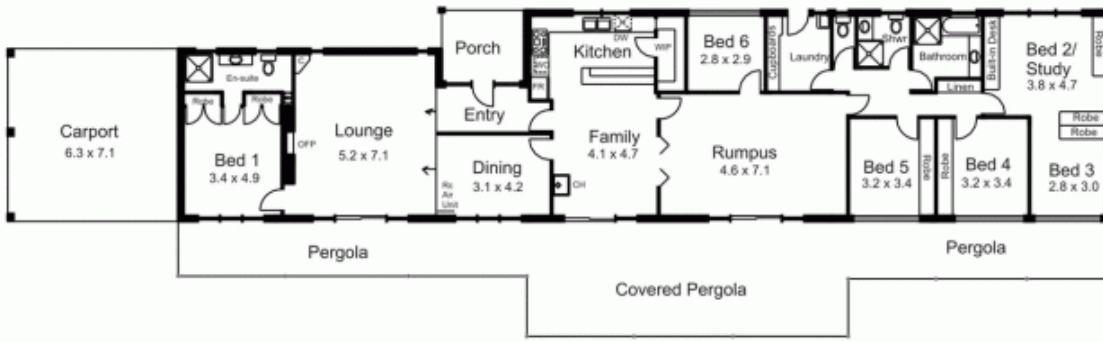

Garage not in actual position to house.