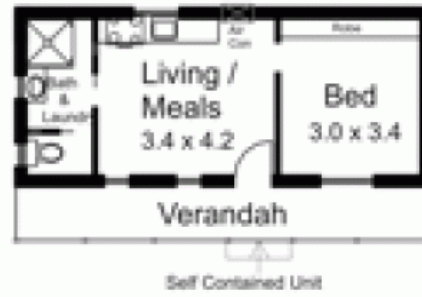

10 Hotham Avenue MOUNT MACEDON VIC

3  2  2 

Type : House
Building Size : 16 sqm
Land Size : 1200 sqm
View : <https://www.kennedyandhunt.com.au/sale/vic/macedon-ranges/mount-macedon/residential/house/5848538>

Garage and unit not in actual position to house

Drawing is for illustration purposes only. Not drawn to scale. All measurements are approximate only.