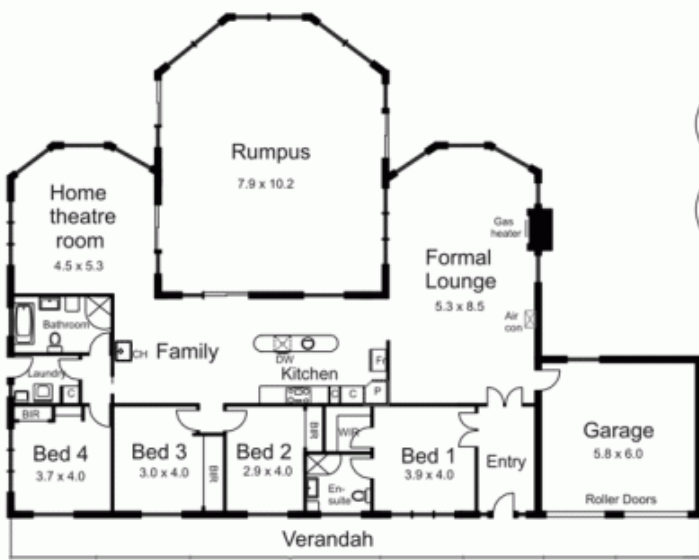

1664 Bacchus Marsh Road BULLENGAROOK VIC

4 🏠 2 🚗 2 🚗

**Type** : Acreage/Semi-Rural  
**Building Size** : 34 sqm  
**View** : <https://www.kennedyandhunt.com.au/sale/vic/macedon-ranges/bullengarook/residential/acreagesemirural/5848557>

Outbuildings not in actual position to house

Drawing is for illustration purposes only. Not drawn to scale. All measurements are approximate only.