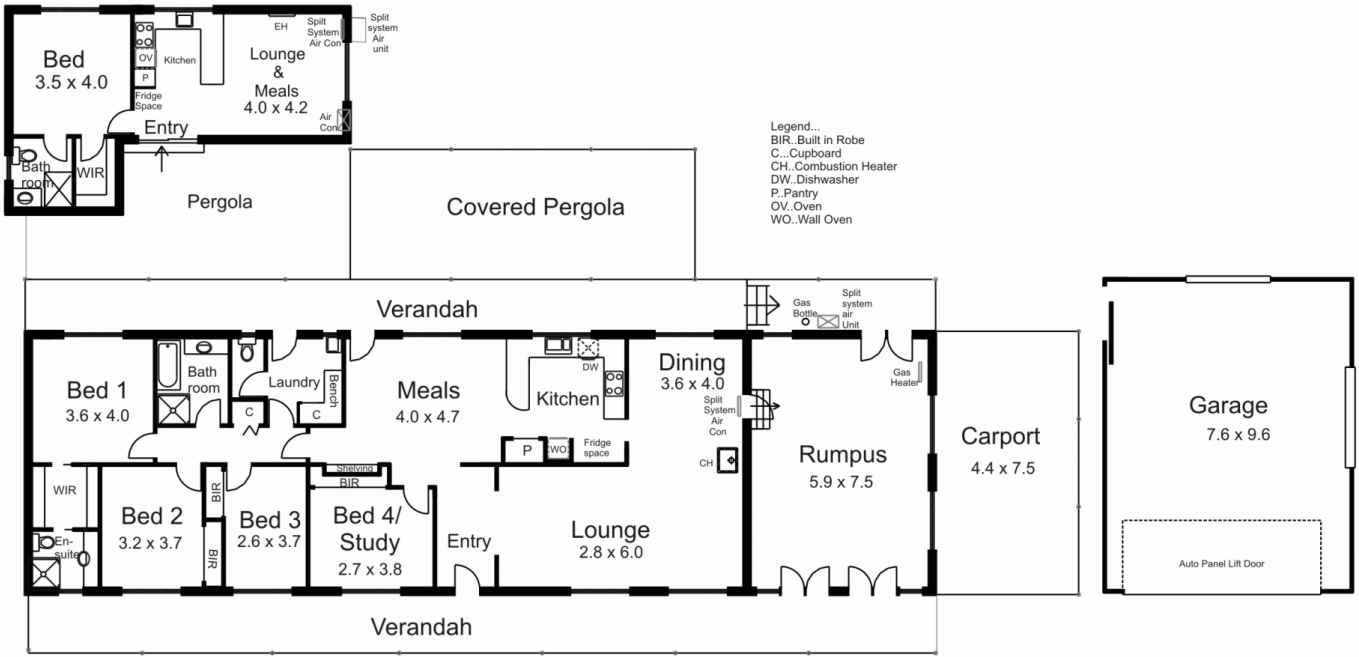

Self Contained Unit