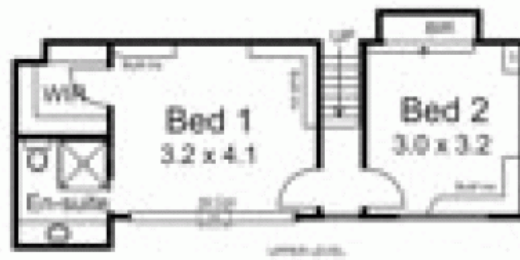

77 Howey Street GISBORNE VIC

4 🏠 2 🚗 2 🚗

Type : House
Building Size : 17 sqm
Land Size : 1000 sqm
View : <https://www.kennedyandhunt.com.au/sale/vic/macedon-ranges/gisborne/residential/house/5848614>

Not to scale and subject to change