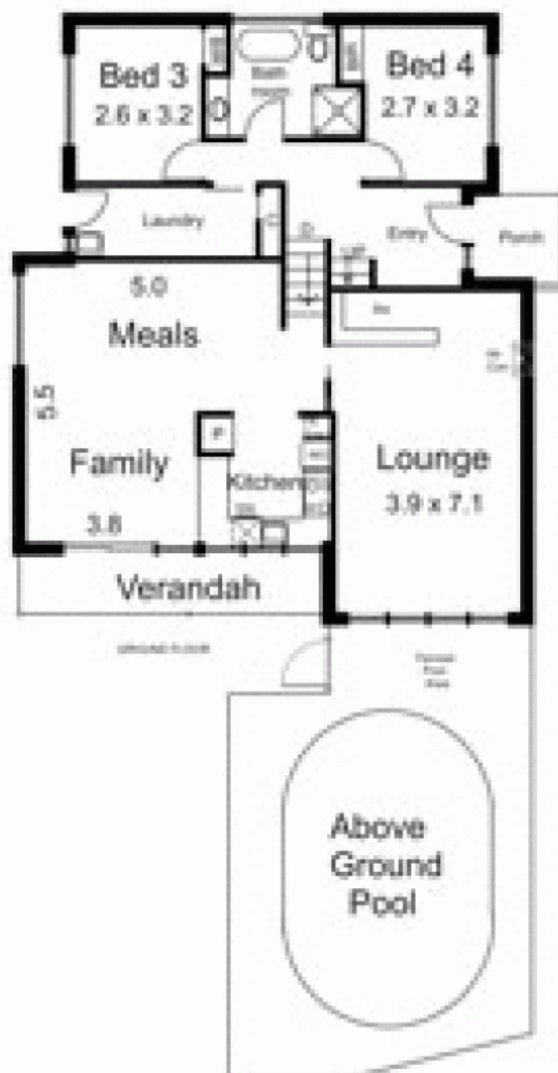

77 Howey Street GISBORNE VIC

4 🏠 2 🚗 2 🚗

Type : House
Building Size : 17 sqm
Land Size : 1000 sqm
View : <https://www.kennedyandhunt.com.au/sale/vic/macedon-ranges/gisborne/residential/house/5848614>

Not to scale and subject to change