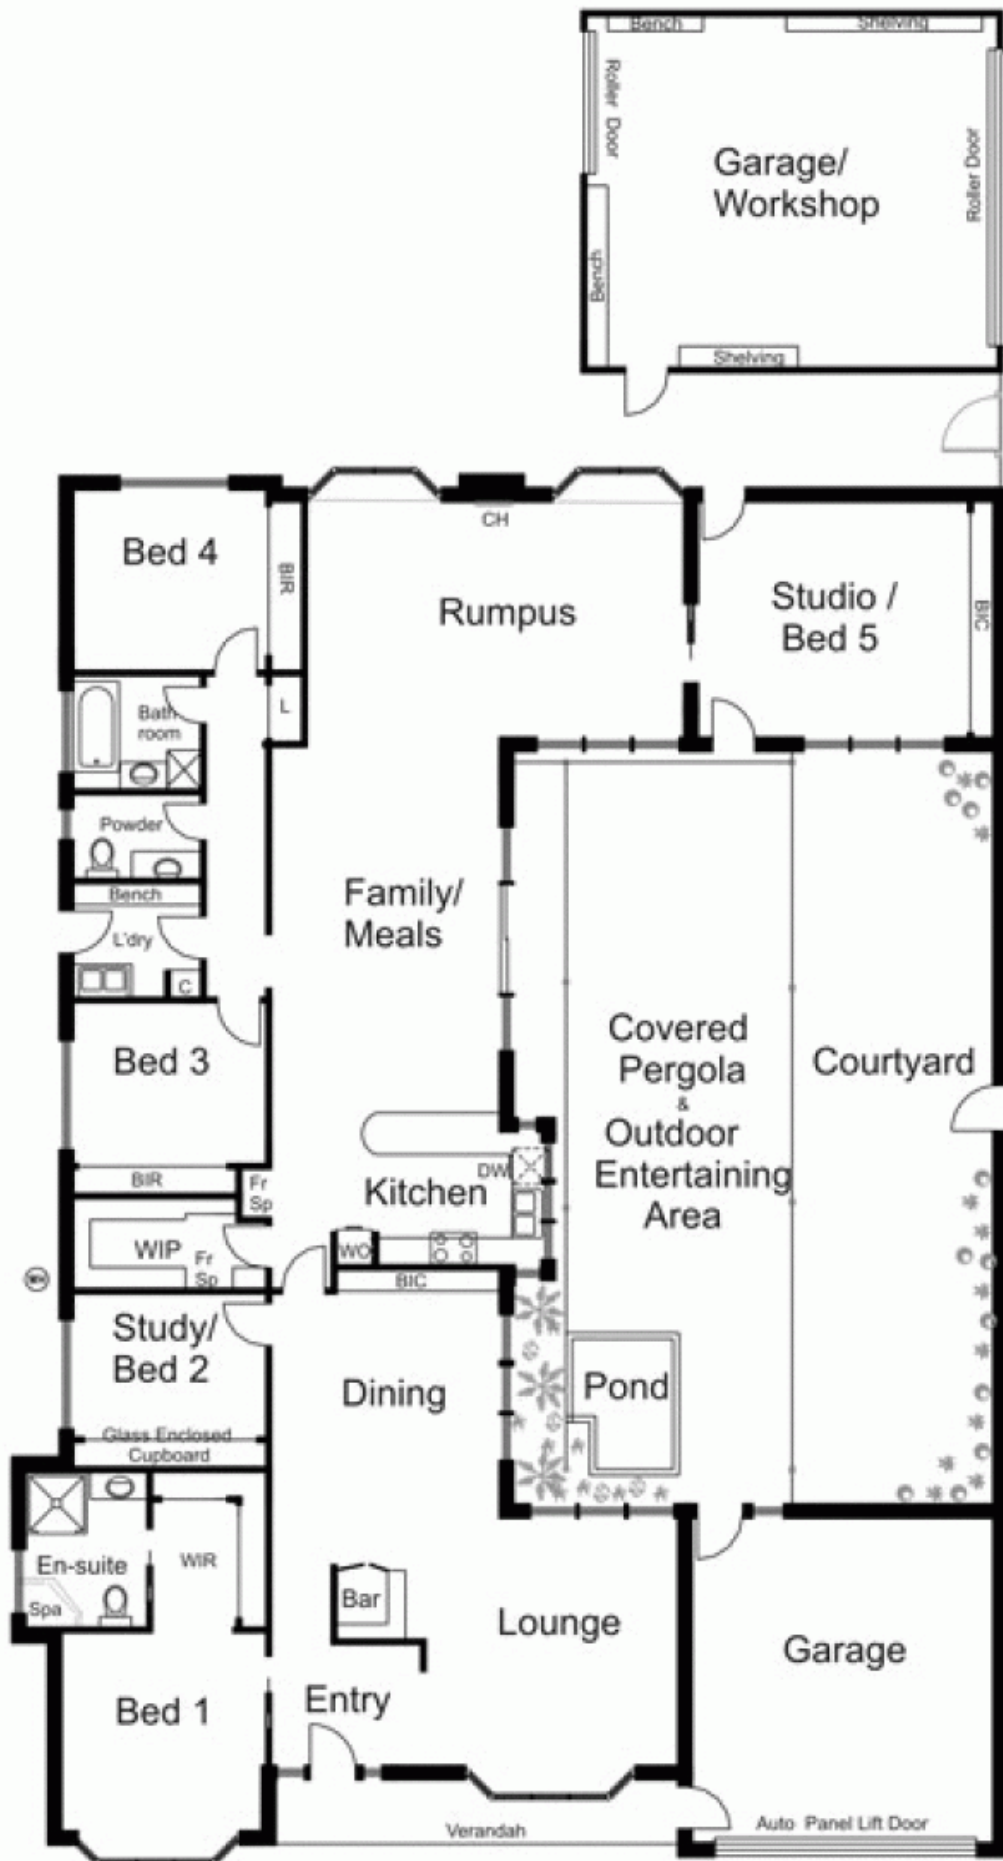

**12 Comic Court NEW GISBORNE VIC**

3 2 4

Spacious well maintained residence with 3 living areas, 3 bedrooms, study, recreation/craft room or 4th bedroom. Magnificent all year outdoor living. Gas ducted & slow combustion heater. Low maintenance private garden. Features 2 double garages ideal for cars, boats, caravan etc. Highly developed & ready to enjoy! Top neighbourhood.

**Type** : House  
**Price** : \$ 595,000  
**Building Size** : 24 sqm  
**Land Size** : 865 sqm  
**View** : <https://www.kennedyandhunt.com.au/sale/vic/macedon-ranges/new-gisborne/residential/house/5848650>

Legend.....  
 BIR..Built in Robe  
 BIC..Built in Cupboard  
 C...Cupboard  
 DW..Dishwasher  
 Fr Sp..Fridge Space  
 L..Linen  
 WIP..Walk in Pantry  
 WH..Water Heater  
 WIR..Walk in Robe  
 WO..Wall Oven

Drawing is for illustration purposes only. Not drawn to scale. All measurements are approximate only.