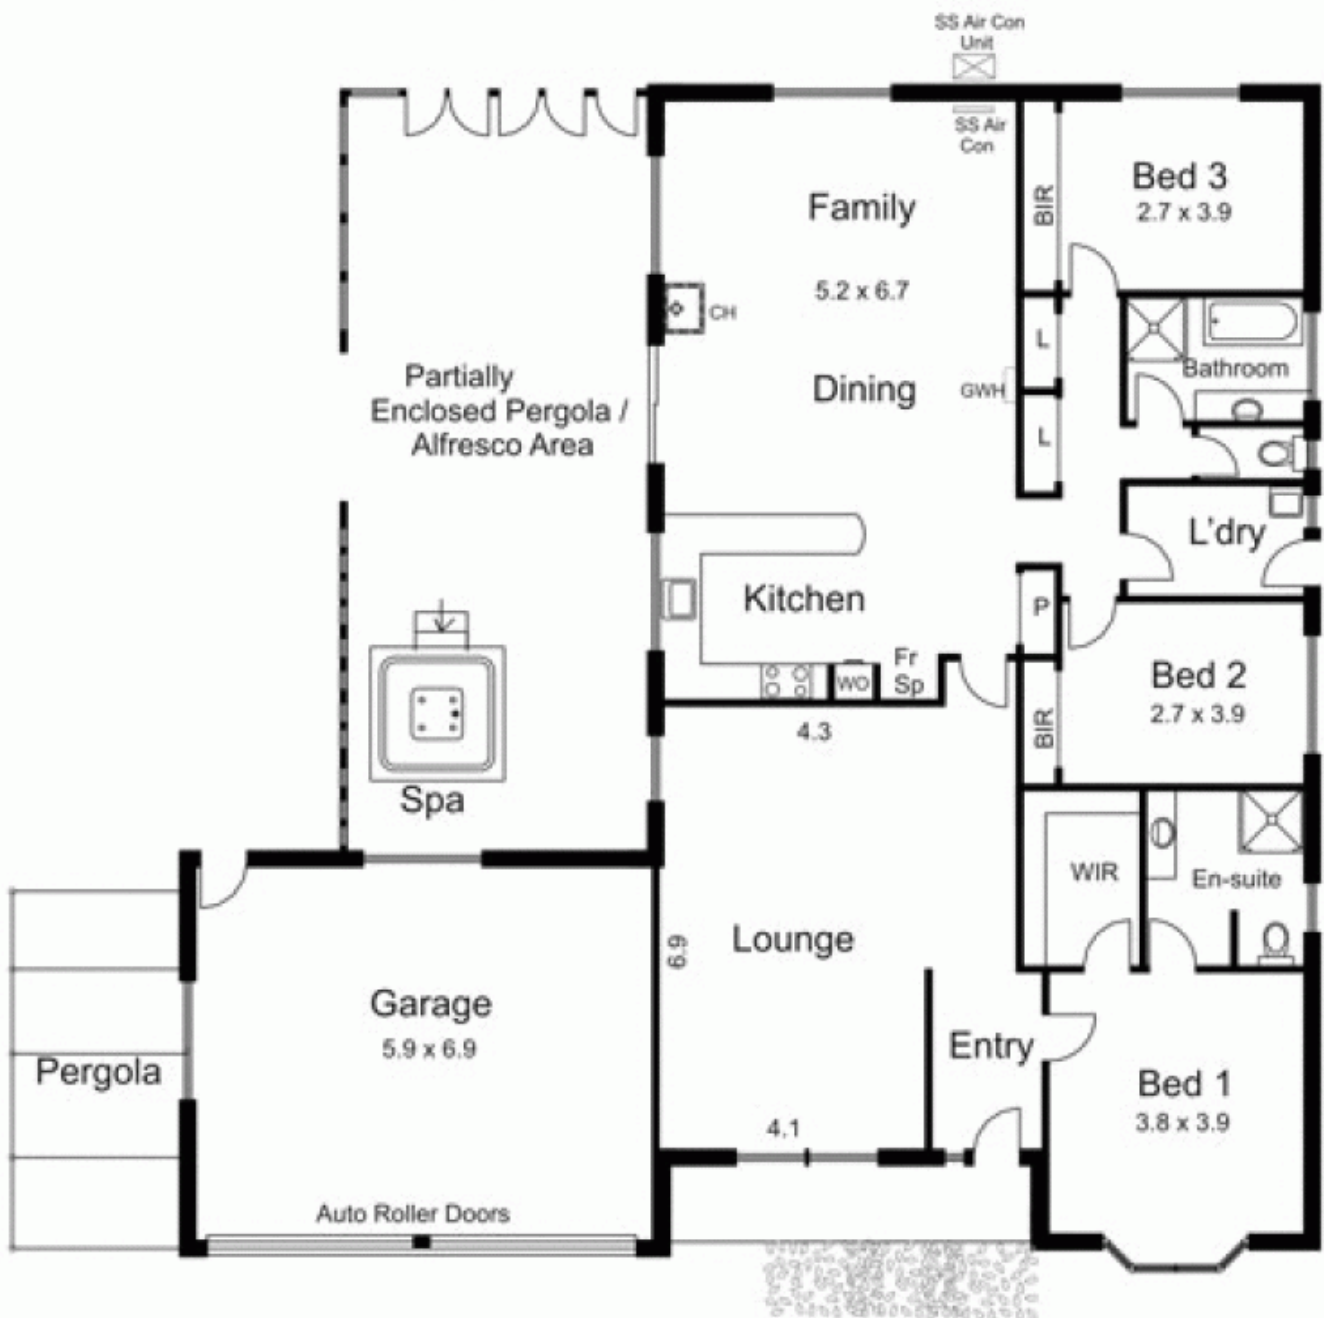

2 Comic Court NEW GISBORNE VIC

3  **2**  **3** 

Type : House
Building Size : 19 sqm
Land Size : 850 sqm
View : <https://www.kennedyandhunt.com.au/sale/vic/macedon-ranges/new-gisborne/residential/house/5848656>

Not in actual position to house

- Legend....
 BIR..Built in Robe
 CH..Combustion Heater
 Fr Sp..Fridge Space
 GWH..Gas Wall Heater
 L..Linen
 P..Pantry
 PBH..Pot Belly Heater
 WO..Wall Oven

Drawing is for illustration purposes only. Not drawn to scale. All measurements are approximate only.