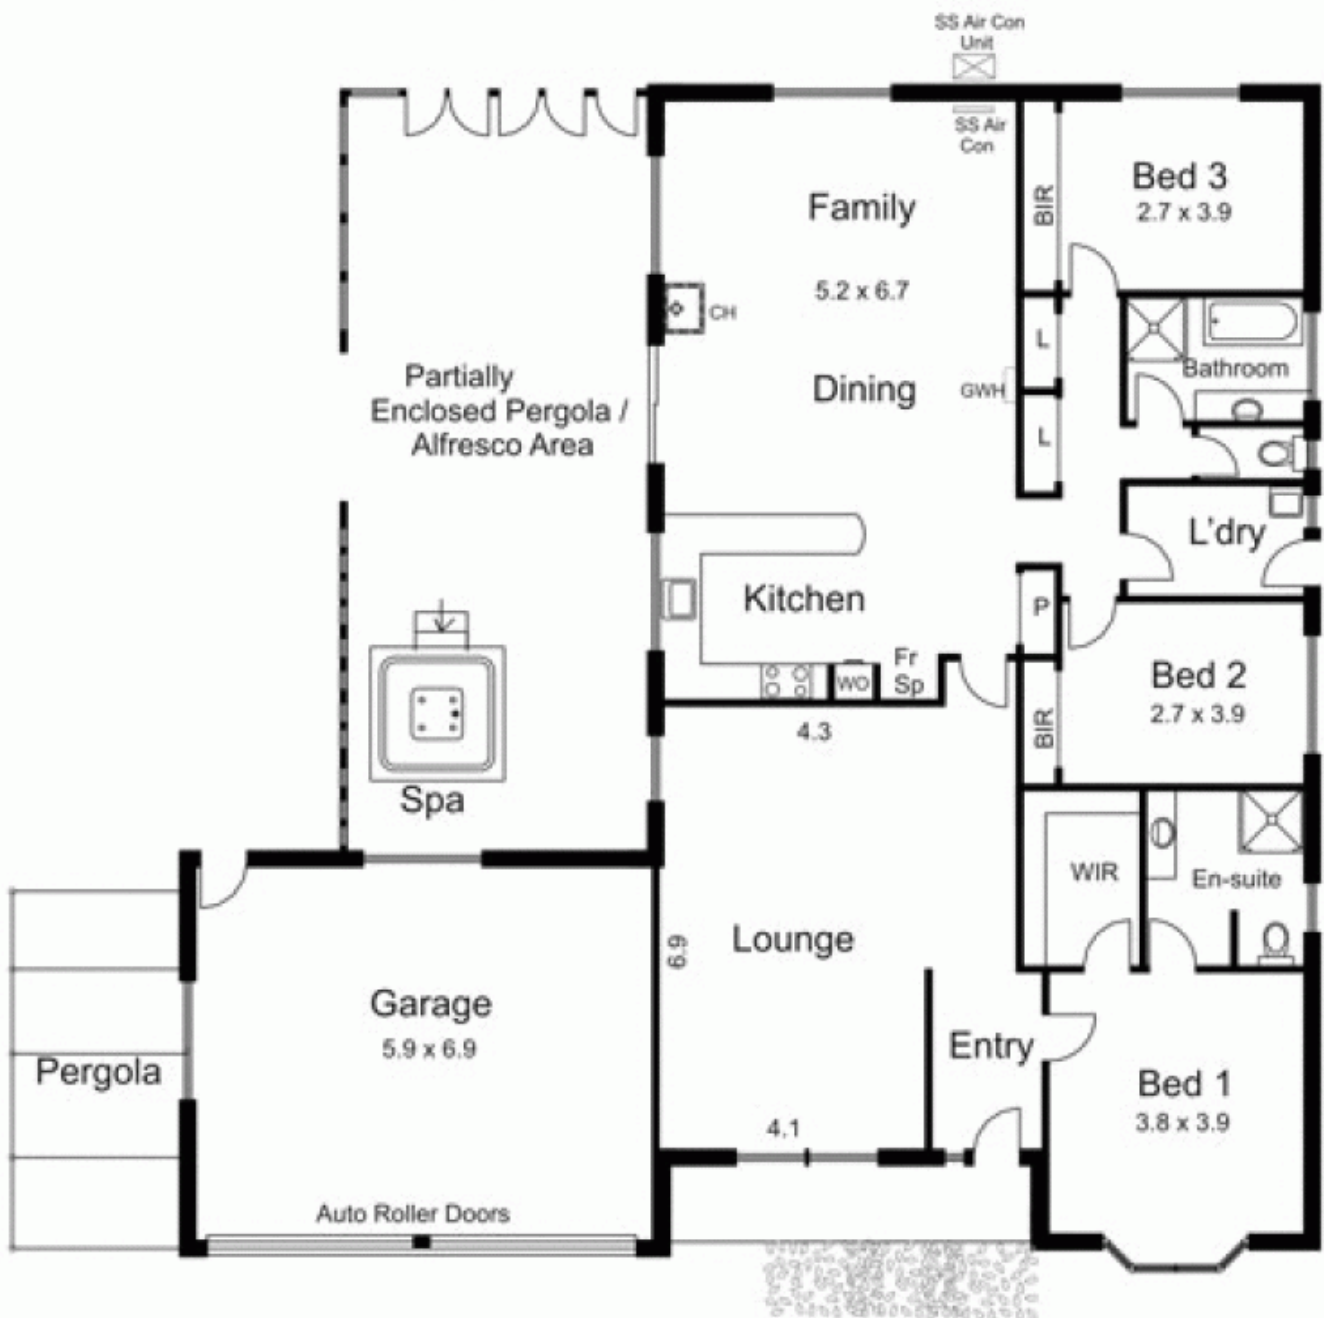

**2 Comic Court GISBORNE VIC**

**3**  **2**  **3** 

**Type** : House  
**Building Size** : 19 sqm  
**Land Size** : 850 sqm  
**View** : <https://www.kennedyandhunt.com.au/sale/vic/macedon-ranges/gisborne/residential/house/5848658>

Not in actual position to house

- Legend....  
 BIR..Built in Robe  
 CH..Combustion Heater  
 Fr Sp..Fridge Space  
 GWH..Gas Wall Heater  
 L..Linen  
 P..Pantry  
 PBH..Pot Belly Heater  
 WO..Wall Oven

Drawing is for illustration purposes only. Not drawn to scale. All measurements are approximate only.