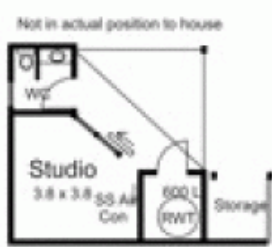

901 Mount Macedon Road MOUNT MACEDON VIC

3 3 2

Type : House
Building Size : 19 sqm
Land Size : 4500 sqm
View : <https://www.kennedyandhunt.com.au/sale/vic/macedon-ranges/mount-macedon/residential/house/5848663>

Drawing is for illustration purposes only. Not drawn to scale. All measurements are approximate only.