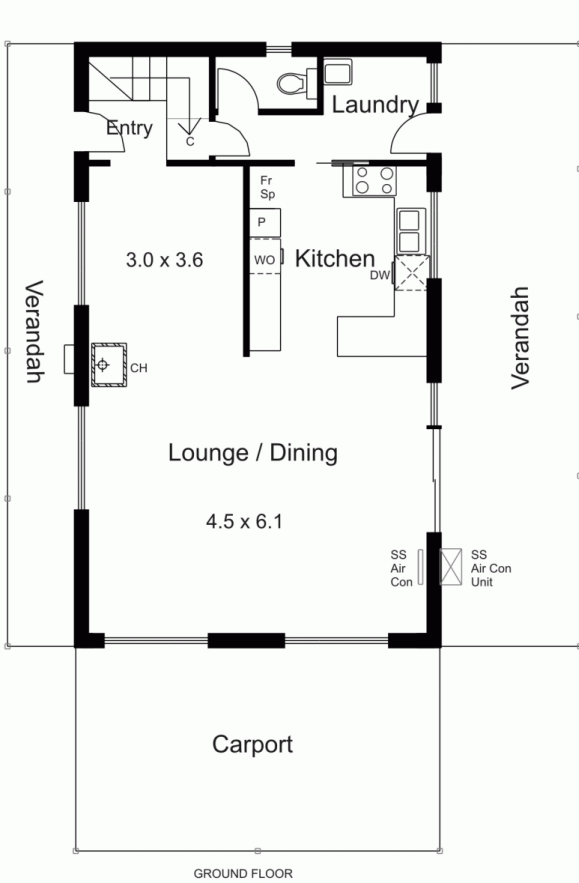

177 Waterfalls Road MOUNT MACEDON VIC

3  1  2 

Type : House
Building Size : 16 sqm
Land Size : 1115 sqm
View : <https://www.kennedyandhunt.com.au/sale/vic/macedon-ranges/mount-macedon/residential/house/5848668>

RWT

- Legend.....
 BIR....Built in Robe
 C...Cupboard
 CH...Combustion Heater
 DW...Dishwasher
 Fr Sp...Fridge Space
 P...Pantry
 RWT...Rain Water Tank
 SS Air Con...Split System Airconditioner
 SS Air Con Unit...Split System Airconditioner Unit

GROUND FLOOR

UPPER LEVEL

Drawing is for illustration purposes only. Not drawn to scale. All measurements are approximate only.