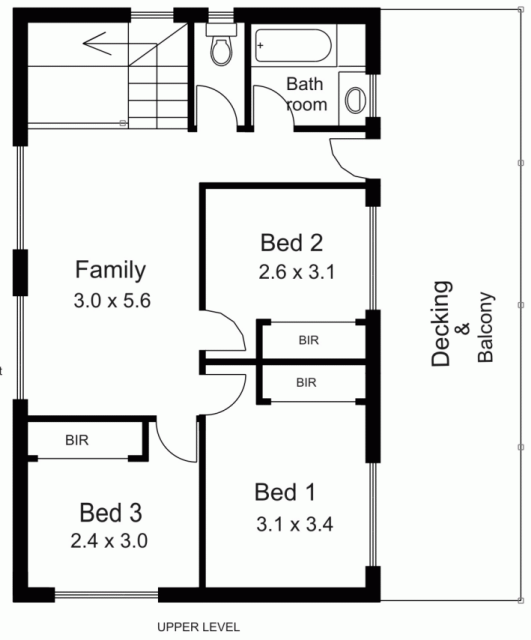

177 Waterfalls Road MOUNT MACEDON VIC

3  1  2 

Type : House
Building Size : 16 sqm
Land Size : 1115 sqm
View : <https://www.kennedyandhunt.com.au/sale/vic/macedon-ranges/mount-macedon/residential/house/5848668>

RWT

- Legend.....
 BIR....Built in Robe
 C...Cupboard
 CH...Combustion Heater
 DW...Dishwasher
 Fr Sp...Fridge Space
 P...Pantry
 RWT...Rain Water Tank
 SS Air Con...Split System Airconditioner
 SS Air Con Unit...Split System Airconditioner Unit

GROUND FLOOR

UPPER LEVEL

Drawing is for illustration purposes only. Not drawn to scale. All measurements are approximate only.