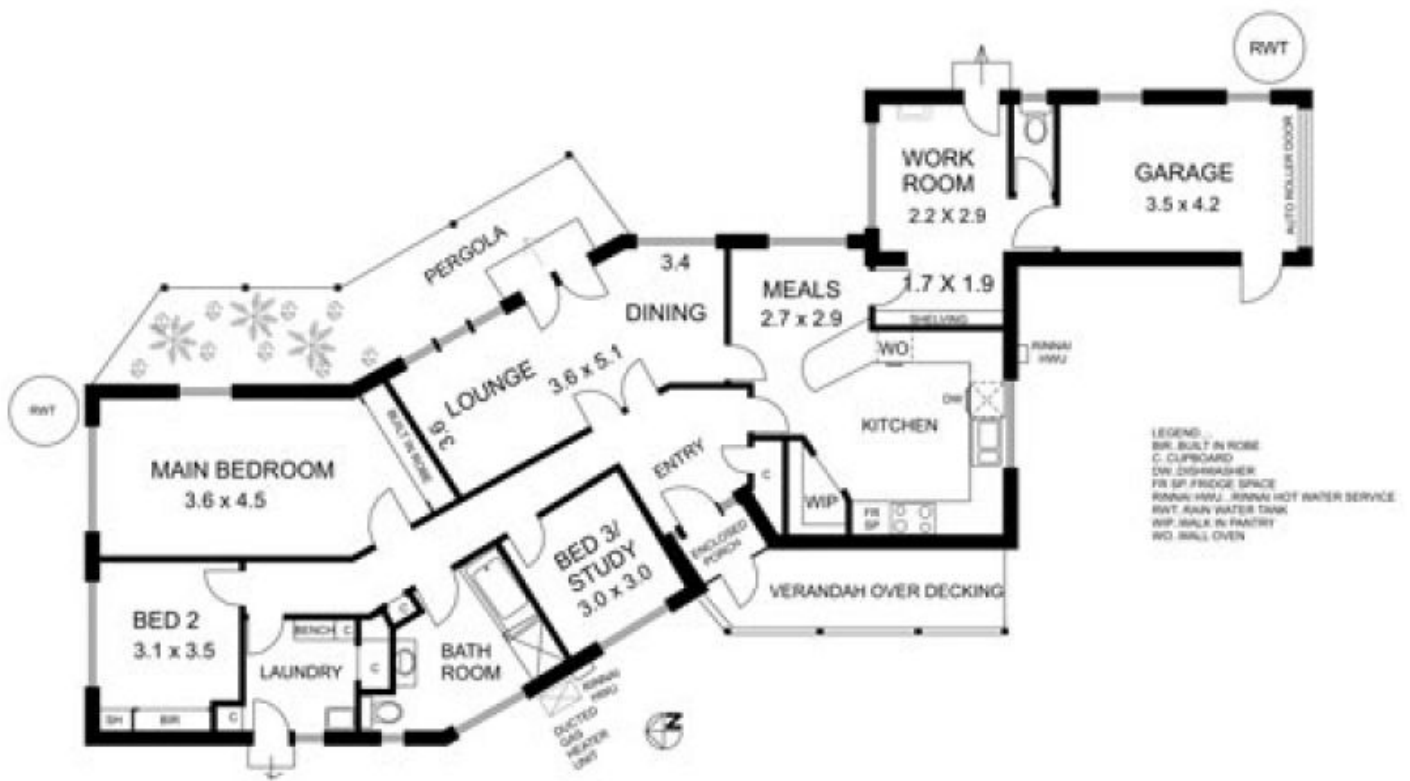

12 Scenic Court GISBORNE VIC

3  **1**  **1** 

Type : House
Building Size : 15 sqm
Land Size : 718 sqm
View : <https://www.kennedyandhunt.com.au/sale/vic/macedon-ranges/gisborne/residential/house/5848709>

DRAWING IS FOR ILLUSTRATION PURPOSES ONLY. NOT DRAWN TO SCALE. ALL MEASUREMENTS ARE APPROXIMATE ONLY.