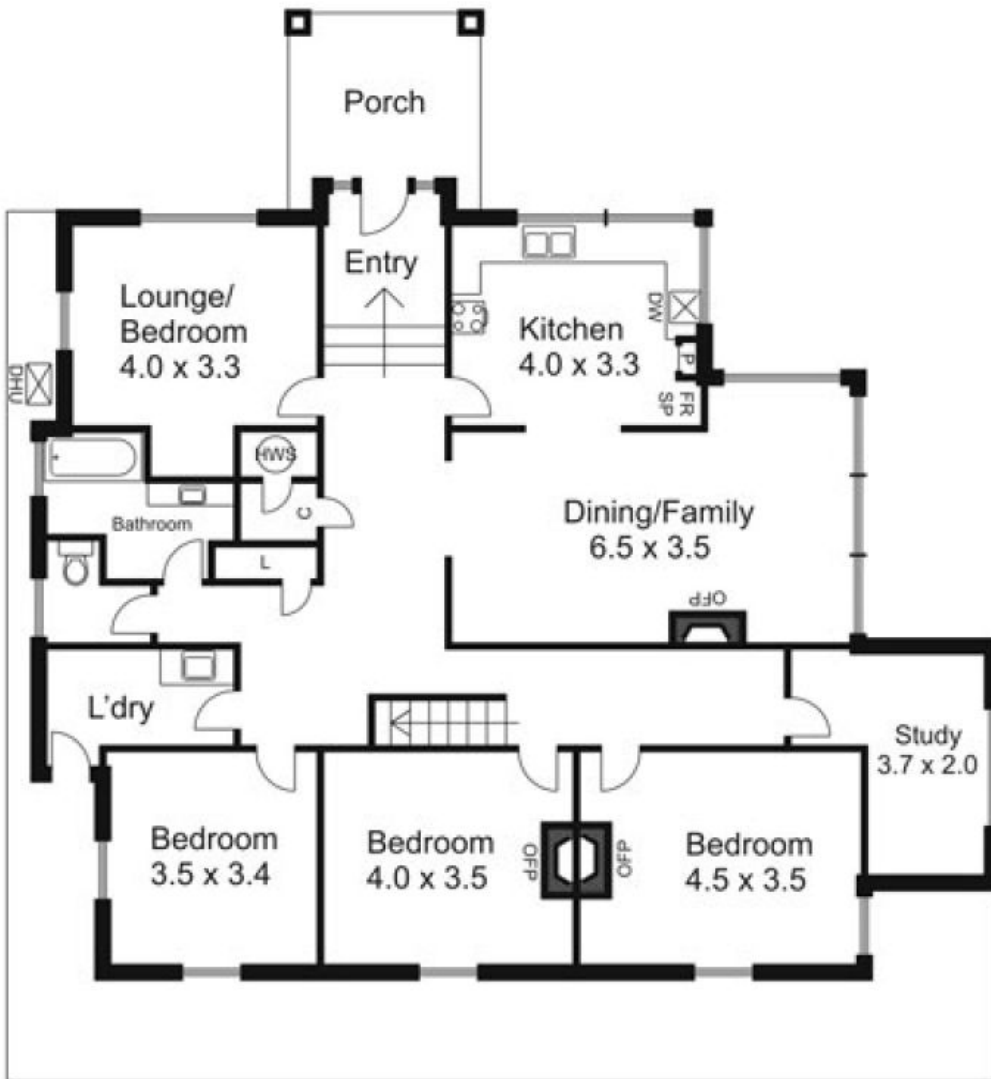

**5 Corinthian Court WOODEND VIC**

4 1 6

Kitchen and living room with lots of natural light, 4 bedrooms, study, bathroom, laundry and large loft area. Various outbuildings. Charm and character in abundance. Polished timber floors, open fire places, lining boards. Individual style, beautiful views and large established trees. Only minutes into town. Prior offers considered.

**Type** : Acreage/Semi-Rural  
**Building Size** : 20 sqm  
**Land Size** : 13810 sqm  
**View** : <https://www.kennedyandhunt.com.au/sale/vic/greater-bendigo-region/woodend/residential/acreagesemirural/5848746>

- Legend:
- C...Cupboard
  - DHU...Ducted Heating Unit
  - DW...Dish Washer
  - FR SP...Fridge Space
  - HWS...Hot Water Service
  - L...Linen
  - OFP...Open Fire Place
  - P...Pantry

Note: Shed/Storage/Carport is not in actual position to house