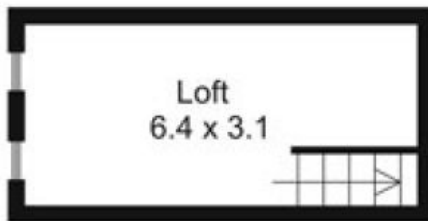

**5 Corinthian Court WOODEND VIC**

4 1 6

Kitchen and living room with lots of natural light, 4 bedrooms, study, bathroom, laundry and large loft area. Various outbuildings. Charm and character in abundance. Polished timber floors, open fire places, lining boards. Individual style, beautiful views and large established trees. Only minutes into town. Prior offers considered.

**Type** : Acreage/Semi-Rural  
**Building Size** : 20 sqm  
**Land Size** : 13810 sqm  
**View** : <https://www.kennedyandhunt.com.au/sale/vic/greater-bendigo-region/woodend/residential/acreagesemirural/5848746>