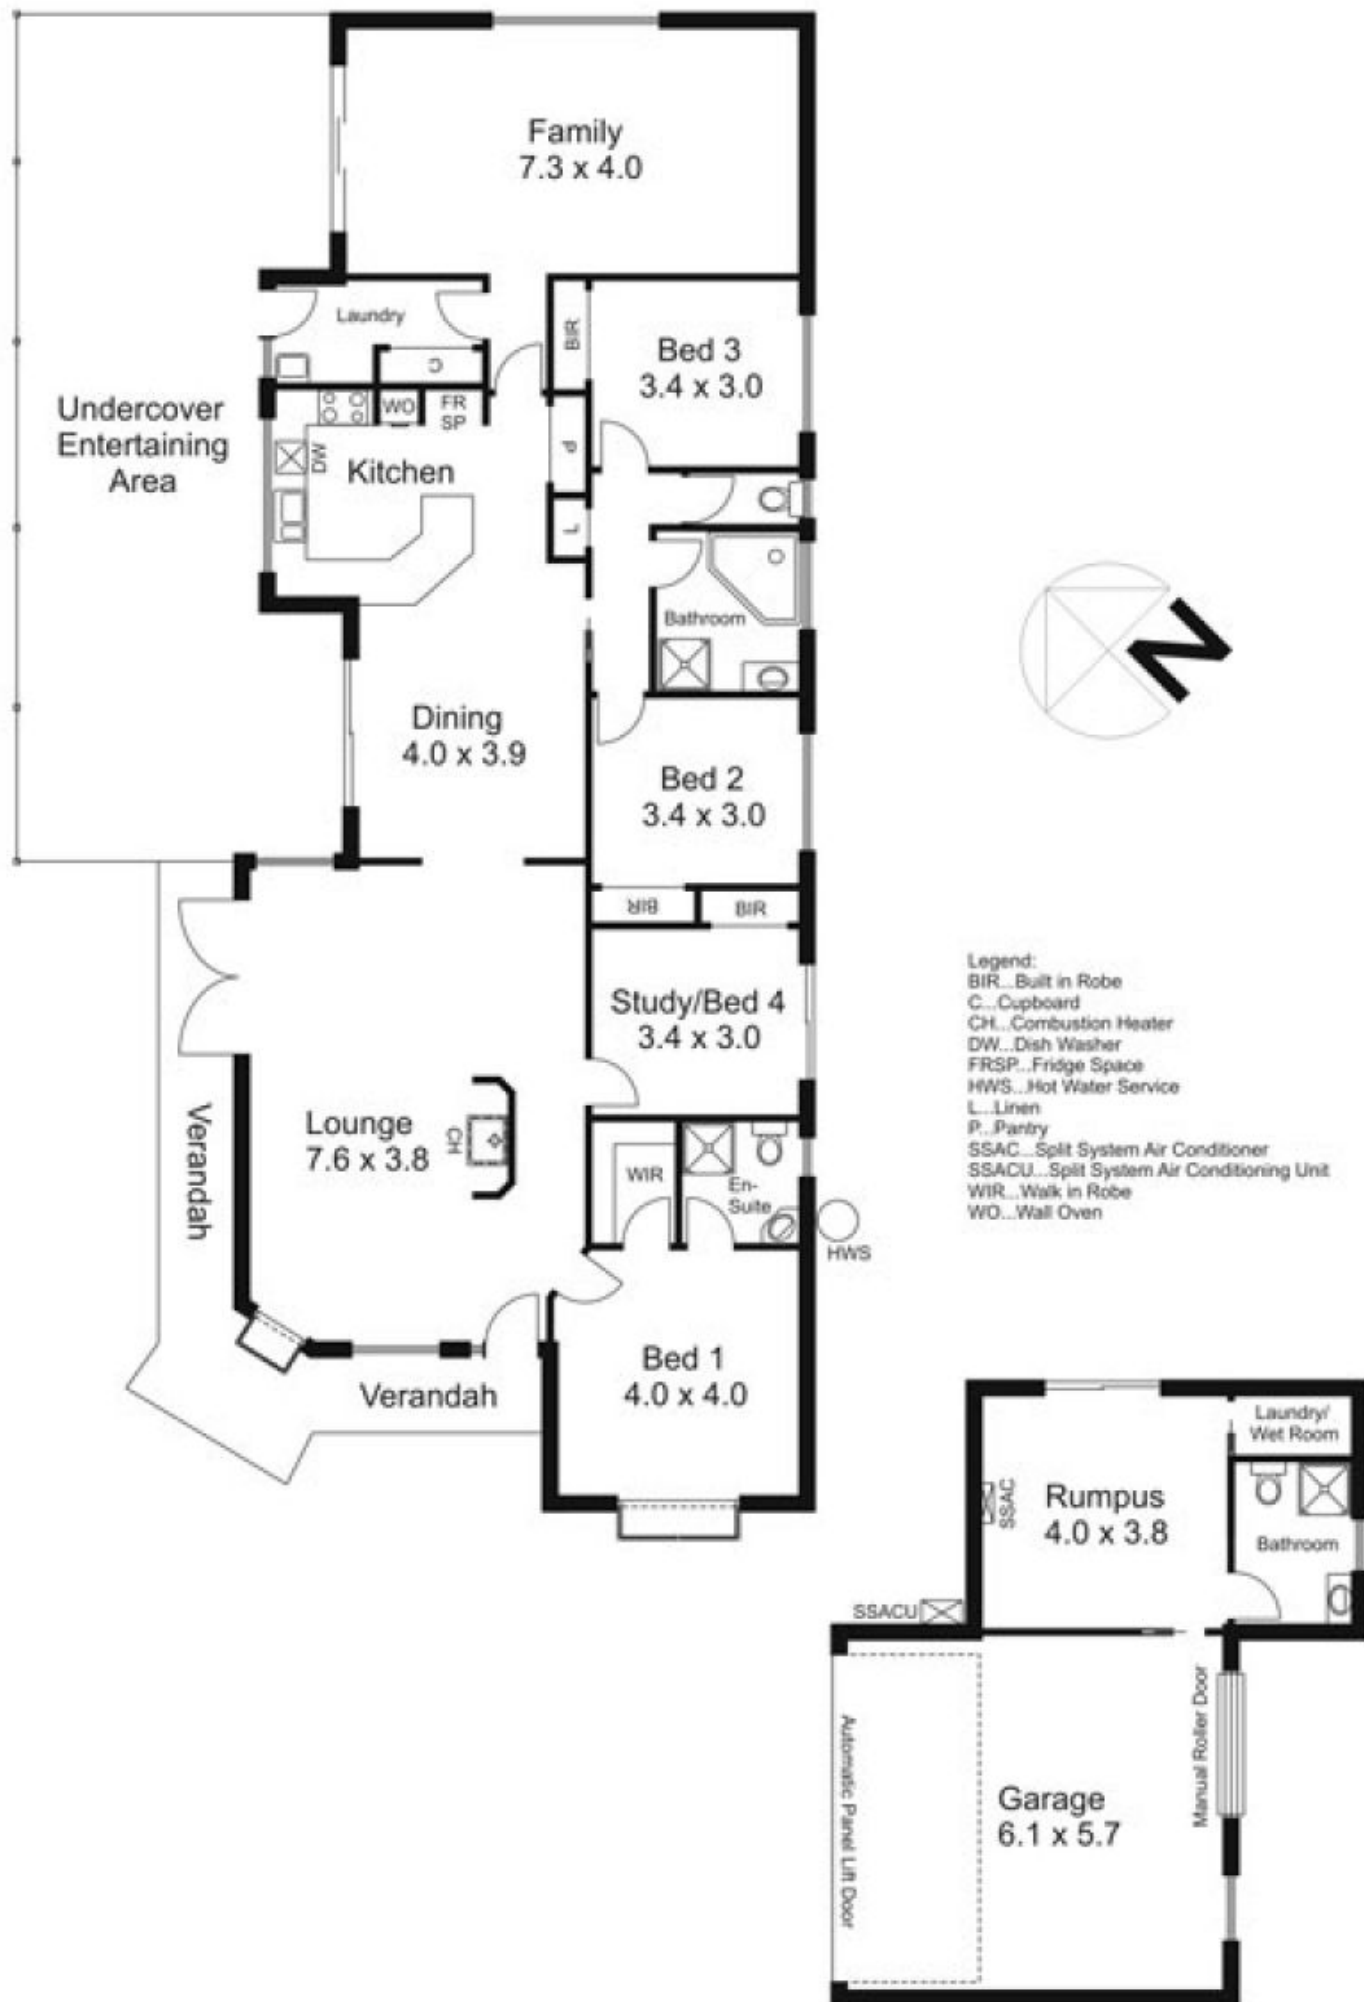

6 Comic Court NEW GISBORNE VIC

4  3  2 

**Type** : House  
**Building Size** : 29 sqm  
**Land Size** : 1023 sqm  
**View** : <https://www.kennedyandhunt.com.au/sale/vic/macedon-ranges/new-gisborne/residential/house/5848769>

Drawing for illustration purposes only. Not drawn to scale. All measurements are approximate only.