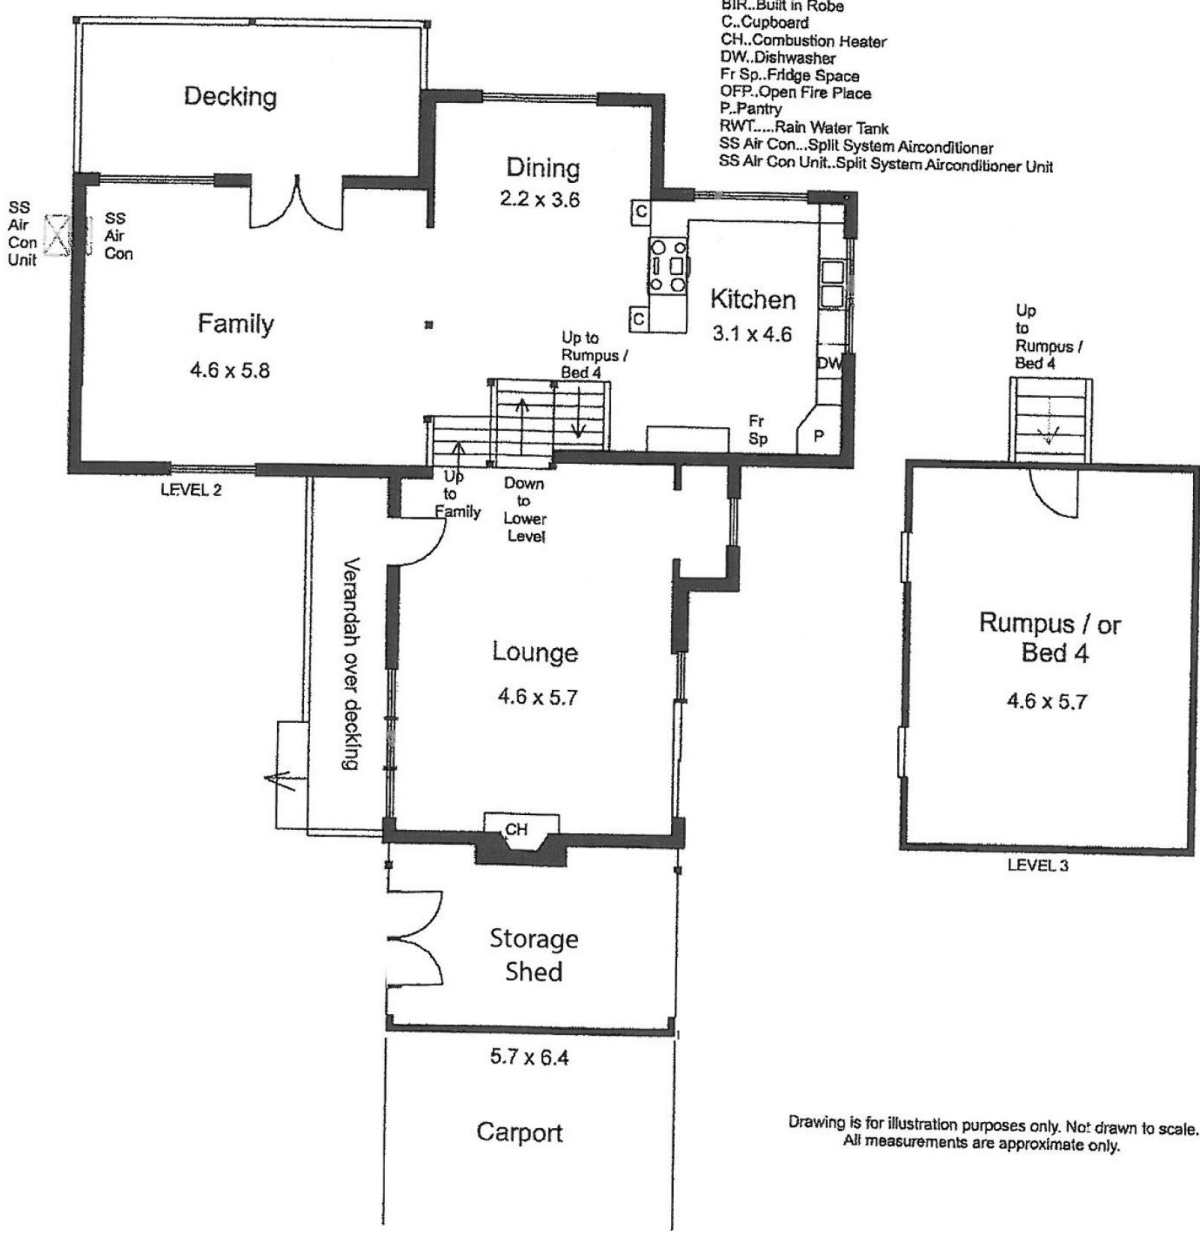

**91 Mount View Road MACEDON VIC**

3 1 3

Attractive Storybook style timber home on three levels in a peaceful native setting with living room & balcony views of tall timbers and Mt. Towrong. Accommodation offers three generous bedrooms, character filled kitchen/meals/living room, attic style rumpus room, separate lounge with red brick chimney & slow combustion heater, newly renovated family bathroom and stylish ensuite. The home is full of character with exposed beams, timber floors, timber stair cases and a balcony. Paved outdoor area, large vegetable gardens, young fruit trees, creative hen house & run, childrens play area, lock up work shop and much more. Within easy distance to village amenities, train station and walking trails. Such a cosy, comfortable way to begin your new healthy lifestyle

**Type** : House  
**Building Size** : 20 sqm  
**Land Size** : 4000 sqm  
**View** : <https://www.kennedyandhunt.com.au/sale/vic/macedon-ranges/macedon/residential/house/5849036>

- Legend.....
- BIR..Built in Robe
  - C..Cupboard
  - CH..Combustion Heater
  - DW..Dishwasher
  - Fr Sp..Fridge Space
  - OFFP..Open Fire Place
  - P..Pantry
  - RWT....Rain Water Tank
  - SS Air Con...Split System Airconditioner
  - SS Air Con Unit..Split System Airconditioner Unit

Drawing is for illustration purposes only. Not drawn to scale.  
All measurements are approximate only.