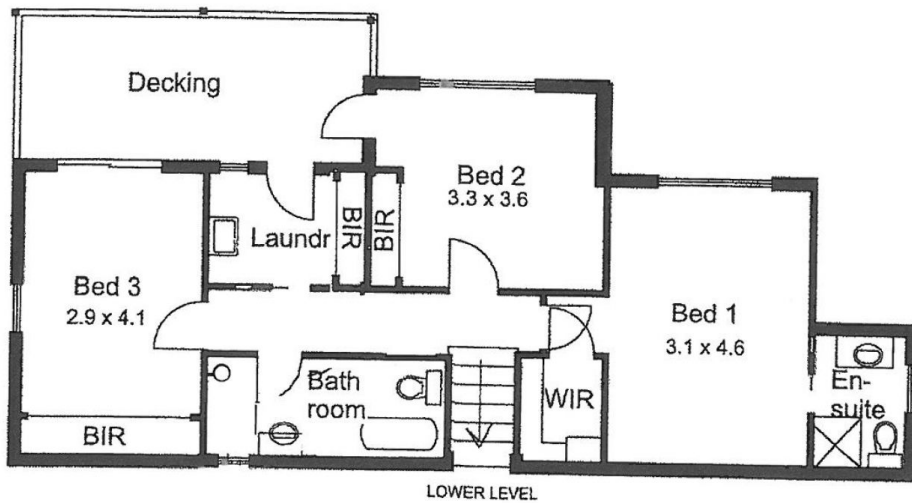

**91 Mount View Road MACEDON VIC**

3 1 3

Attractive Storybook style timber home on three levels in a peaceful native setting with living room & balcony views of tall timbers and Mt. Towrong. Accommodation offers three generous bedrooms, character filled kitchen/meals/living room, attic style rumpus room, separate lounge with red brick chimney & slow combustion heater, newly renovated family bathroom and stylish ensuite. The home is full of character with exposed beams, timber floors, timber stair cases and a balcony. Paved outdoor area, large vegetable gardens, young fruit trees, creative hen house & run, childrens play area, lock up work shop and much more. Within easy distance to village amenities, train station and walking trails. Such a cosy, comfortable way to begin your new healthy lifestyle

**Type** : House  
**Building Size** : 20 sqm  
**Land Size** : 4000 sqm  
**View** : <https://www.kennedyandhunt.com.au/sale/vic/macedon-ranges/macedon/residential/house/5849036>

- Legend.....
- BIR..Built in Robe
  - C..Cupboard
  - CH..Combustion Heater
  - DW..Dishwasher
  - Fr Sp..Fridge Space
  - OFFP..Open Fire Place
  - P..Pantry
  - RWT....Rain Water Tank
  - SS Air Con...Split System Airconditioner
  - SS Air Con Unit..Split System Airconditioner Unit

Drawing is for illustration purposes only. Not drawn to scale.  
All measurements are approximate only.