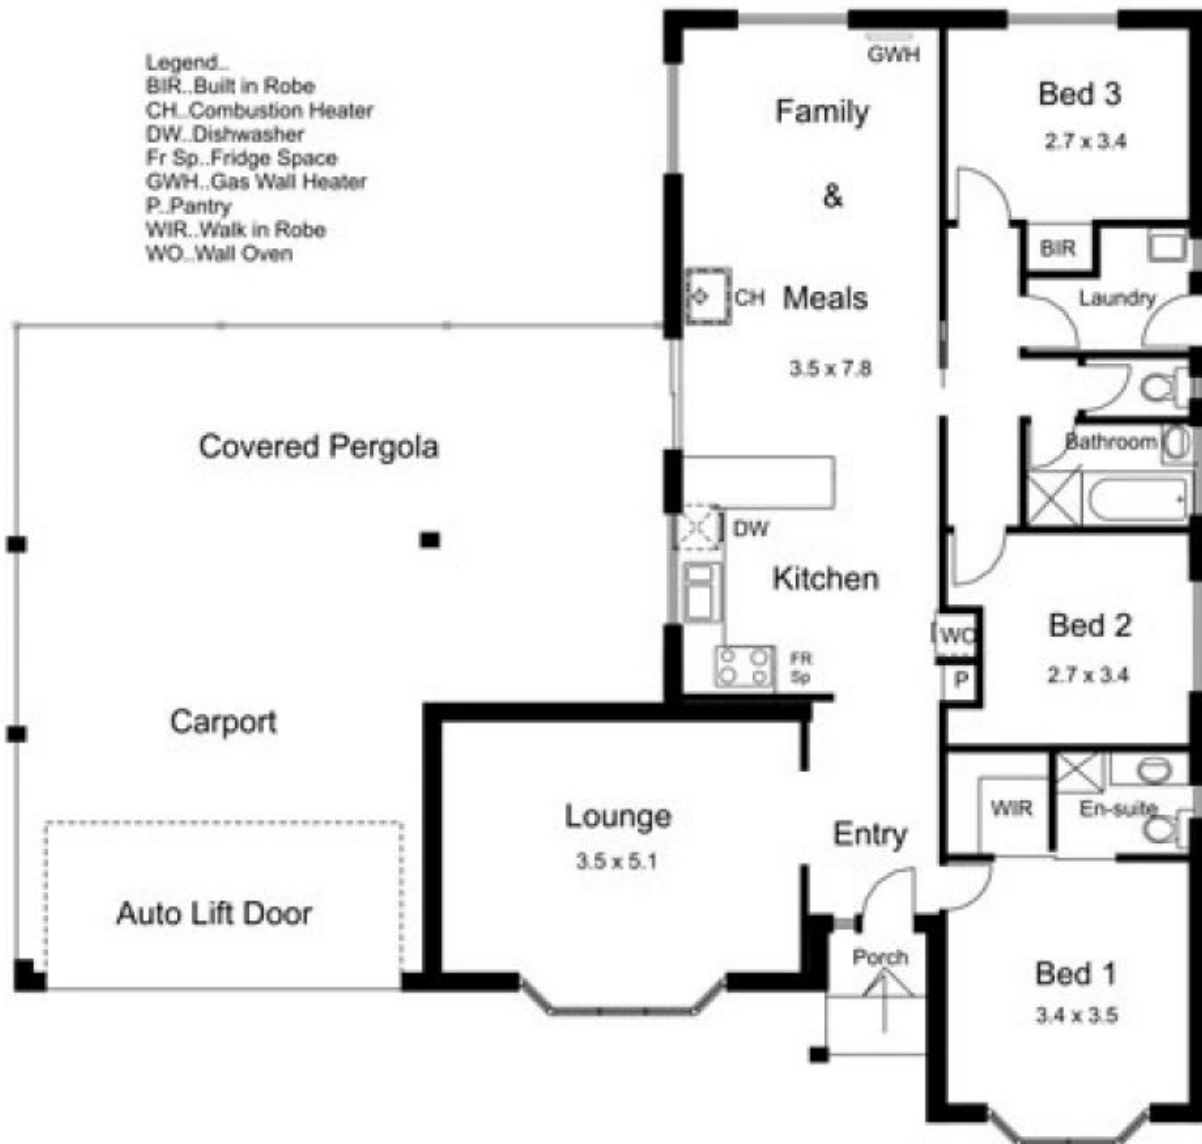

**15 Carbine Court NEW GISBORNE VIC**

**3**  **2**  **4** 

**Type** : House  
**Land Size** : 851 sqm  
**View** : <https://www.kennedyandhunt.com.au/sale/vic/macedon-ranges/new-gisborne/residential/house/5849051>

Not in actual position to house.

- Legend  
 BIR..Built in Robe  
 CH..Combustion Heater  
 DW..Dishwasher  
 Fr Sp..Fridge Space  
 GWH..Gas Wall Heater  
 P..Pantry  
 WIR..Walk in Robe  
 WO..Wall Oven

Drawing is for illustration purposes only. Not drawn to scale. All measurements are approximate only.