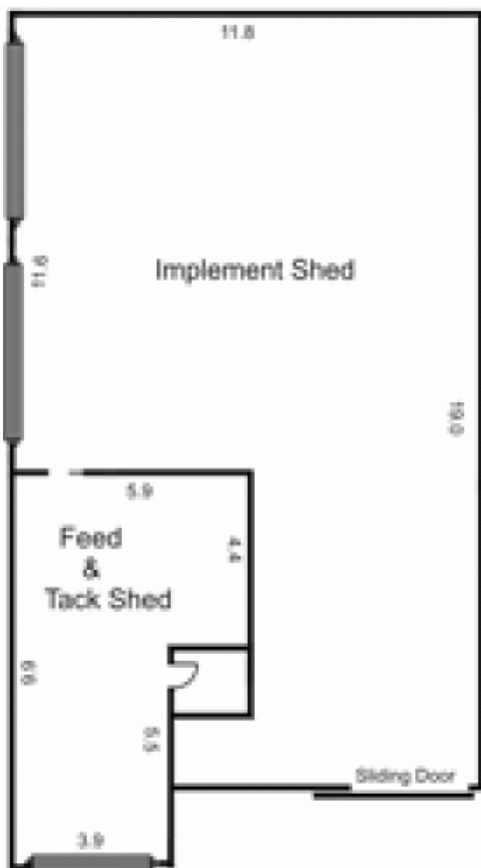

859 Bacchus Marsh Road BULLENGAROOK VIC

5 🏠 2 🚗

Type : Rural
Land Size : 40468.6 sqm
View : <https://www.kennedyandhunt.com.au/sale/vic/macedon-ranges/bullengarook/residential/rural/5849318>

Outbuildings not in actual position to house.

All measurements are approximate only.
Not drawn to scale.