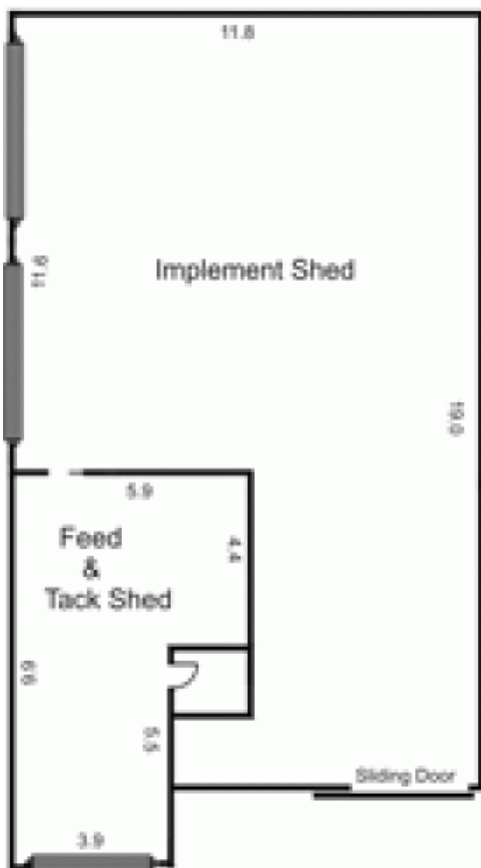

859 Bacchus Marsh Road BULLENGAROOK VIC

5  **2** 

Land Size : 40468.6 sqm

View : <https://www.kennedyandhunt.com.au/sale/vic/macedon-ranges/bullengarook/residential/rural/5849318>

Outbuildings not in actual position to house.

All measurements are approximate only.
Not drawn to scale.