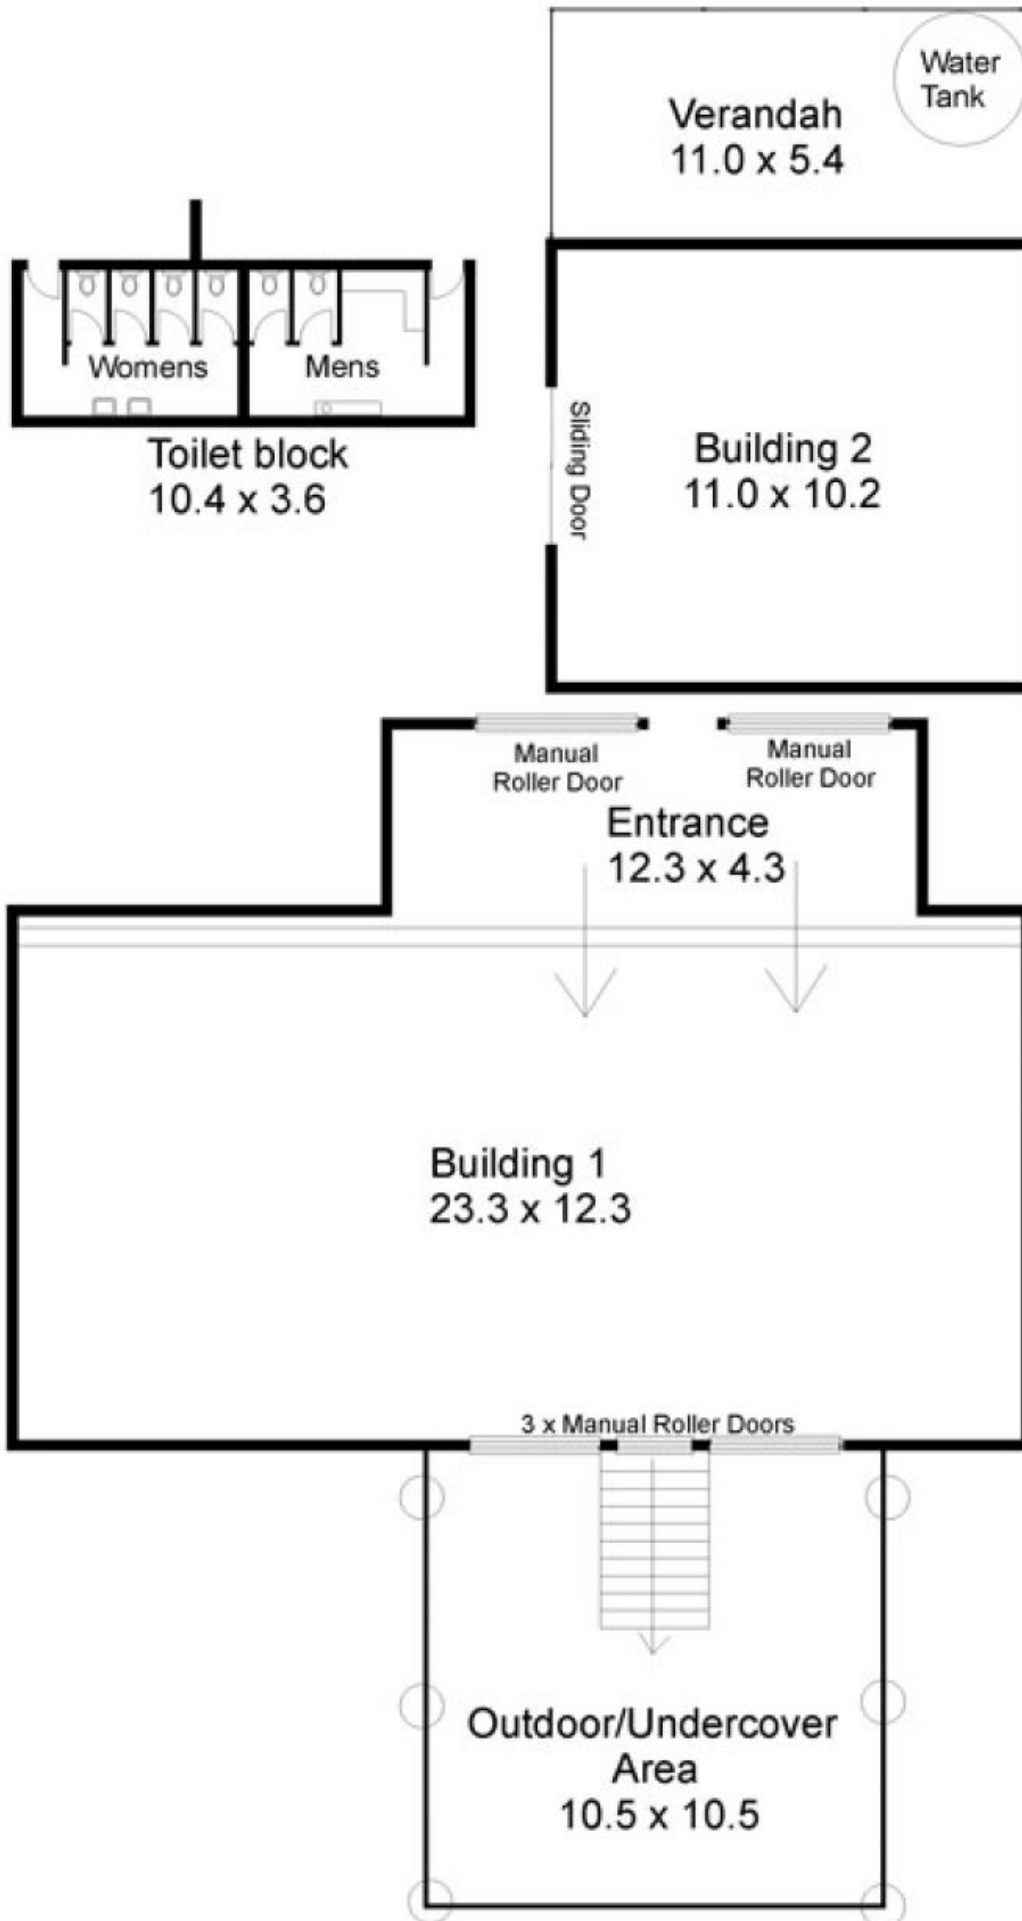

**164 Walsh Road BULLENGAROOK VIC**

**Type** : Rural

**View** : <https://www.kennedyandhunt.com.au/sale/vic/macedon-ranges/bullengarook/residential/rural/5849338>

Drawing for illustration purposes only. Not drawn to scale. All measurements are approximate only. Buildings not in actual position on property.