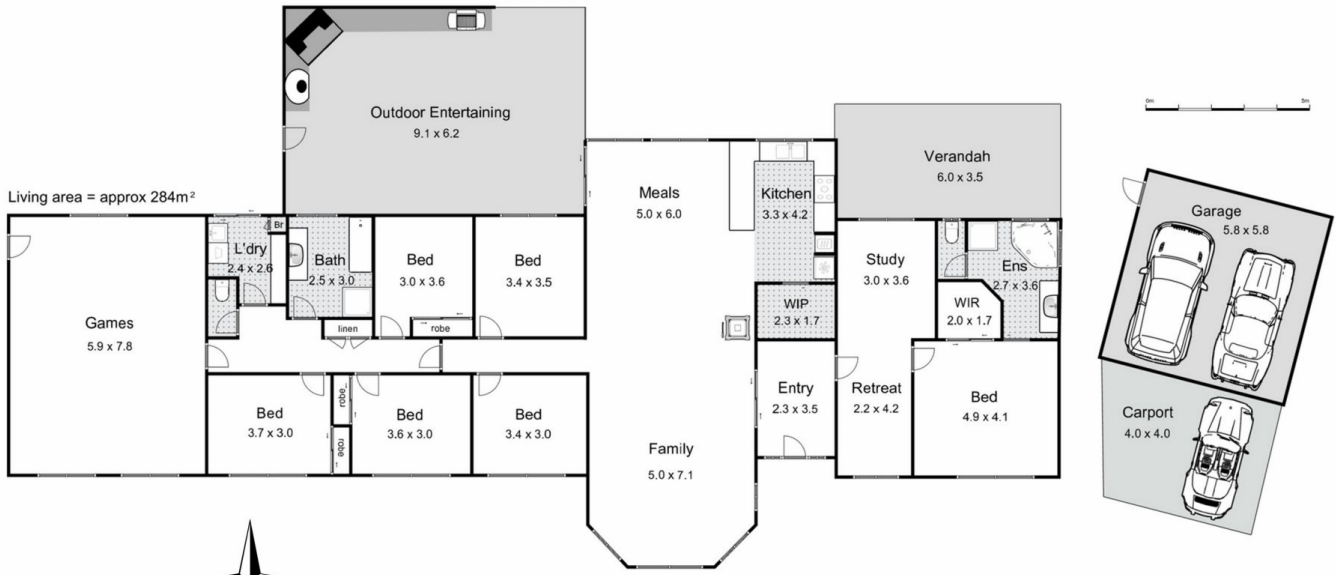

25 Trovatello Way, Riddells Creek

KENNEDY & BURTON
Kennedy & Burton